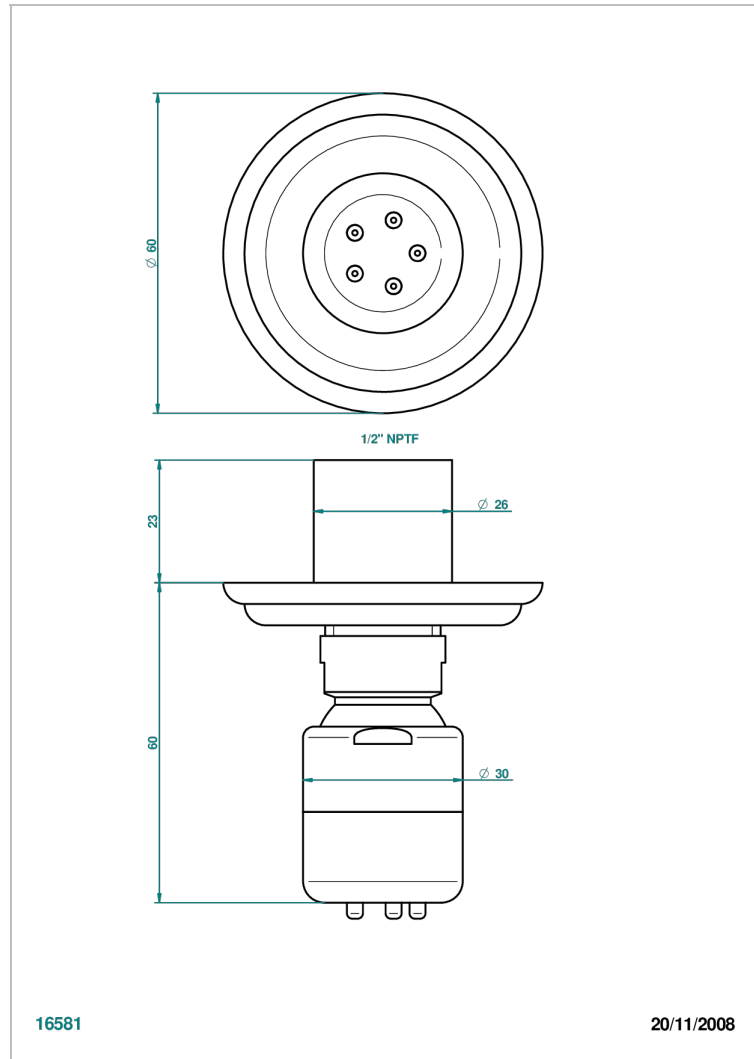

JAIPUR SATINY CRYSTAL

A9B-290/BUS

Body spray 1/2" with Easyclean system

16581

20/11/2008

CHARACTERISTIC

- Jaipur Satiny crystal
- Body spray 1/2" with Easyclean system

AVAILABLE FINITIONS