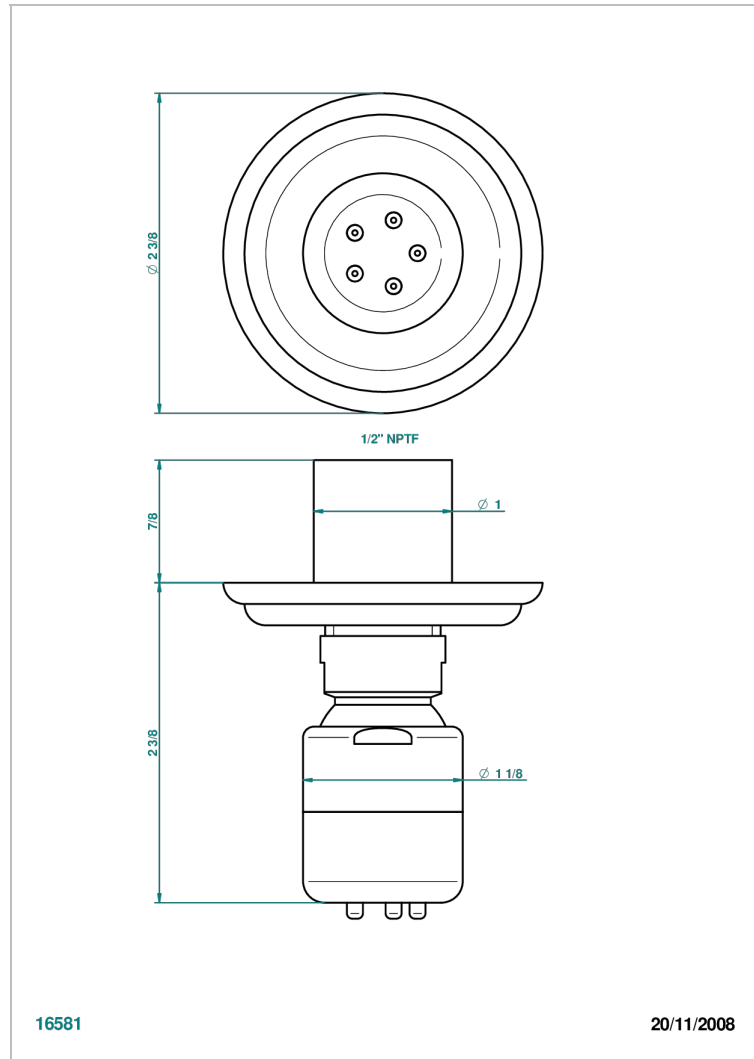

# JAIPUR SATINY CRYSTAL

A9B-290/BUS

Body spray 1/2" with Easyclean system

16581

20/11/2008

## CHARACTERISTIC

- Jaipur Satiny crystal
- Body spray 1/2" with Easyclean system