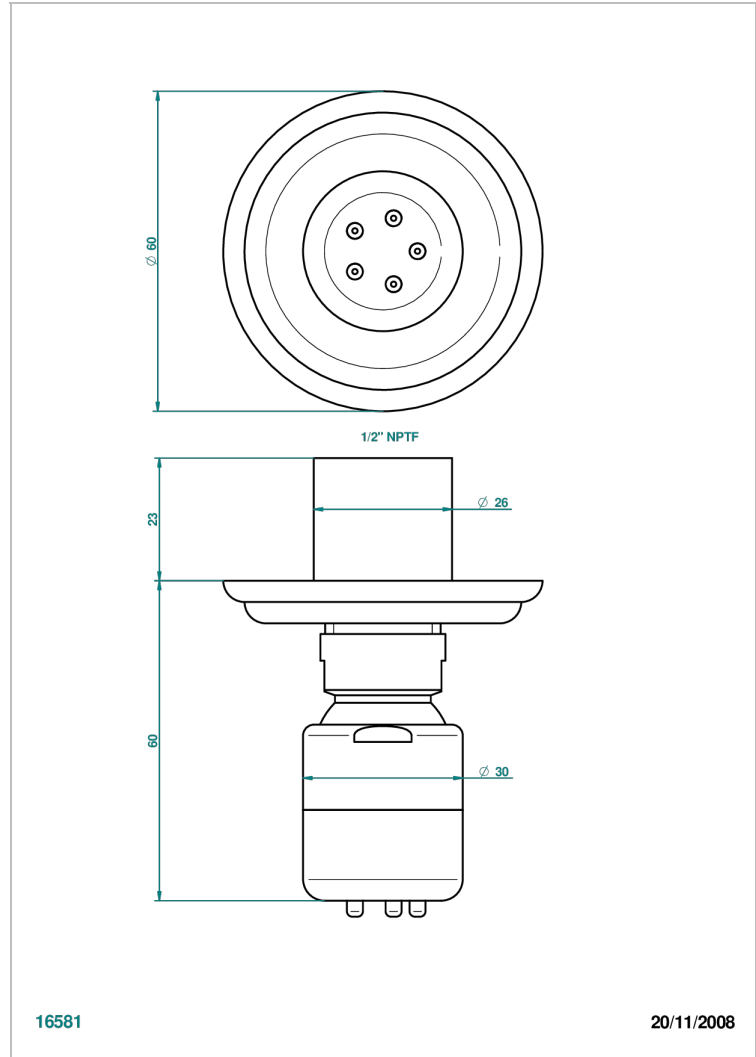

VOGUE LAPIS LAZULI

A8S-290/BUS

Body spray 1/2" with Easyclean system

16581

20/11/2008

CHARACTERISTIC

- Vogue Lapis Lazuli
- Body spray 1/2" with Easyclean system

AVAILABLE FINITIONS