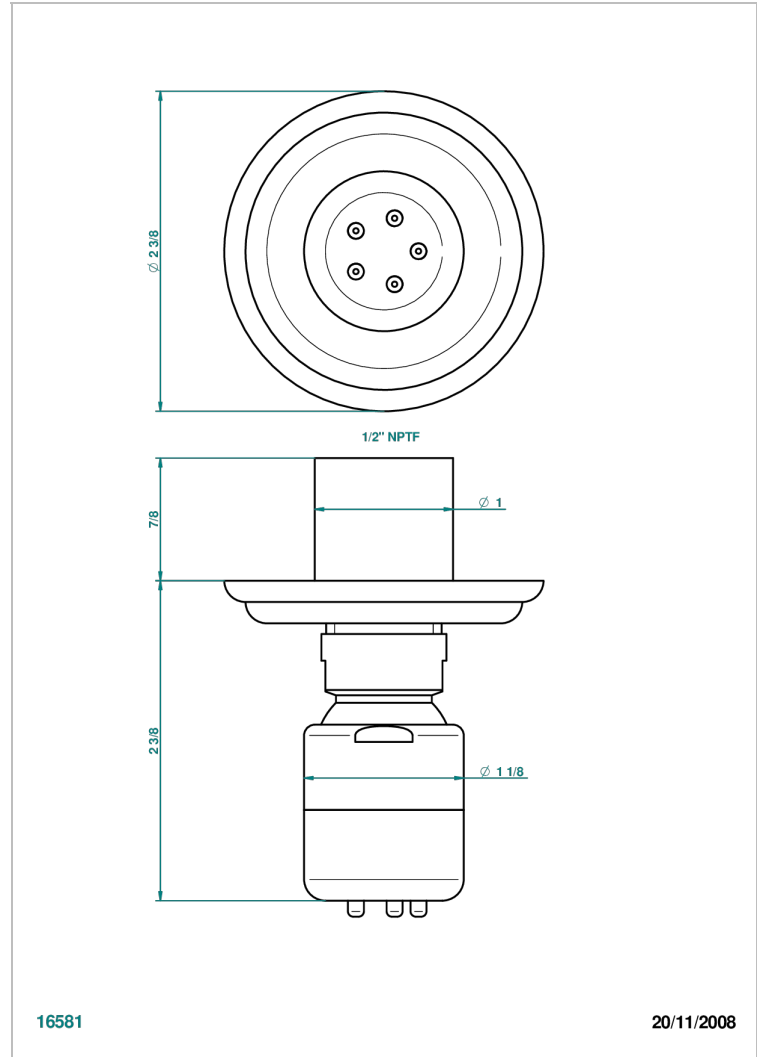

VOGUE LAPIS LAZULI

A8S-290/BUS

Body spray 1/2" with Easyclean system

CHARACTERISTIC

- Vogue Lapis Lazuli
- Body spray 1/2" with Easyclean system

AVAILABLE FINITIONS

Black ceram - D30
Blush PVD - H62
Brass color PVD - H49
Brown bronze color PVD - F33
Chrome polished - A02
Chrome polished / gold polished - G02