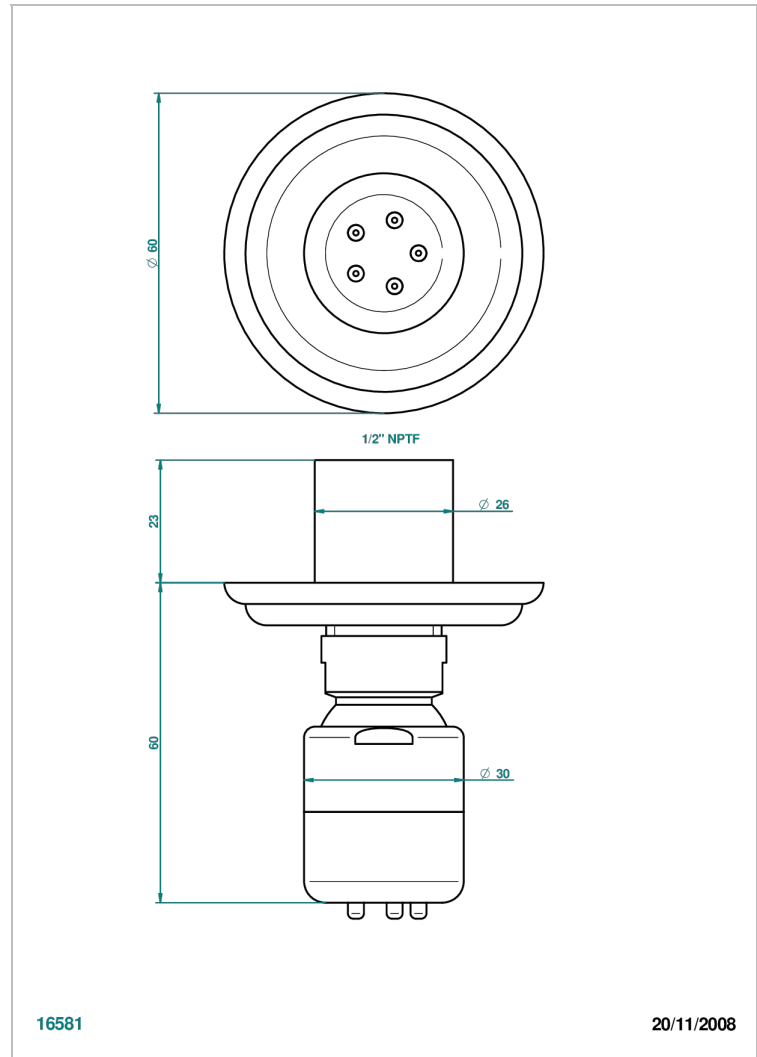

# VOGUE TIGER EYE

A8R-290/BUS

Body spray 1/2" with Easyclean system

THG<sup>®</sup>  
PARIS

16581

20/11/2008

## CHARACTERISTIC

- Vogue Tiger Eye
- Body spray 1/2" with Easyclean system