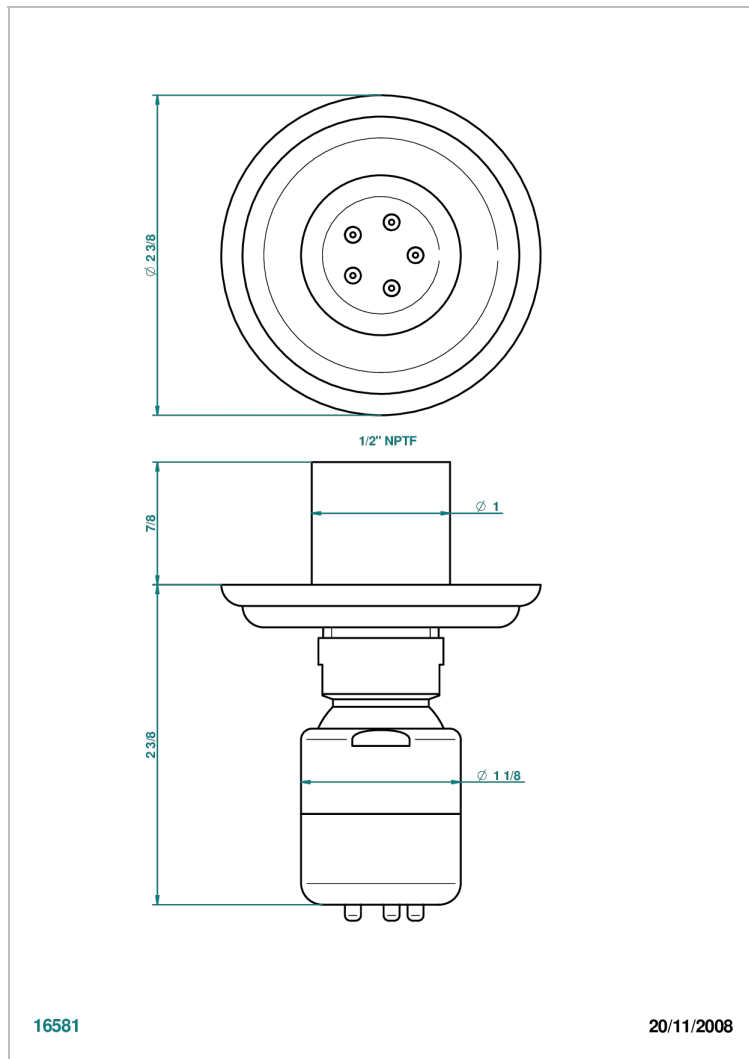

VOGUE TIGER EYE

A8R-290/BUS

Body spray 1/2" with Easyclean system

THG[®]
PARIS

CHARACTERISTIC

- Vogue Tiger Eye
- Body spray 1/2" with Easyclean system

AVAILABLE FINITIONS

Black ceram - D30
Blush PVD - H62
Brass color PVD - H49
Brown bronze color PVD - F33
Chrome polished - A02
Chrome polished / gold polished - G02