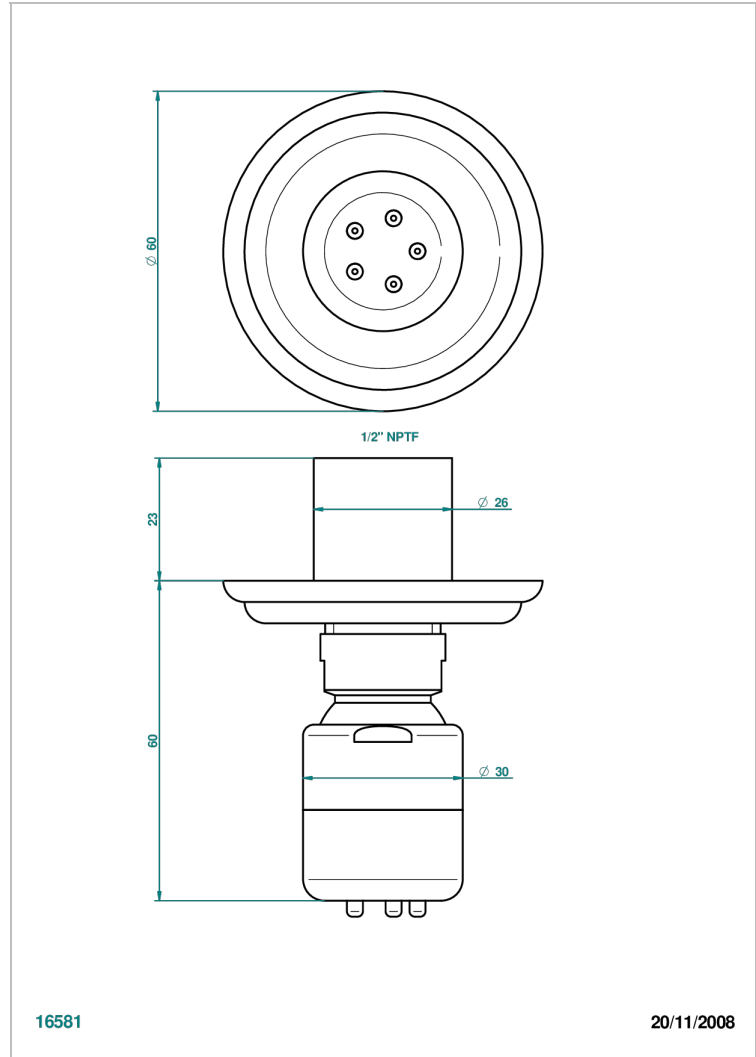

VOGUE BLACK ONYX

A8P-290/BUS

Body spray 1/2" with Easyclean system

16581

20/11/2008

CHARACTERISTIC

- Vogue black onyx
- Body spray 1/2" with Easyclean system

AVAILABLE FINITIONS