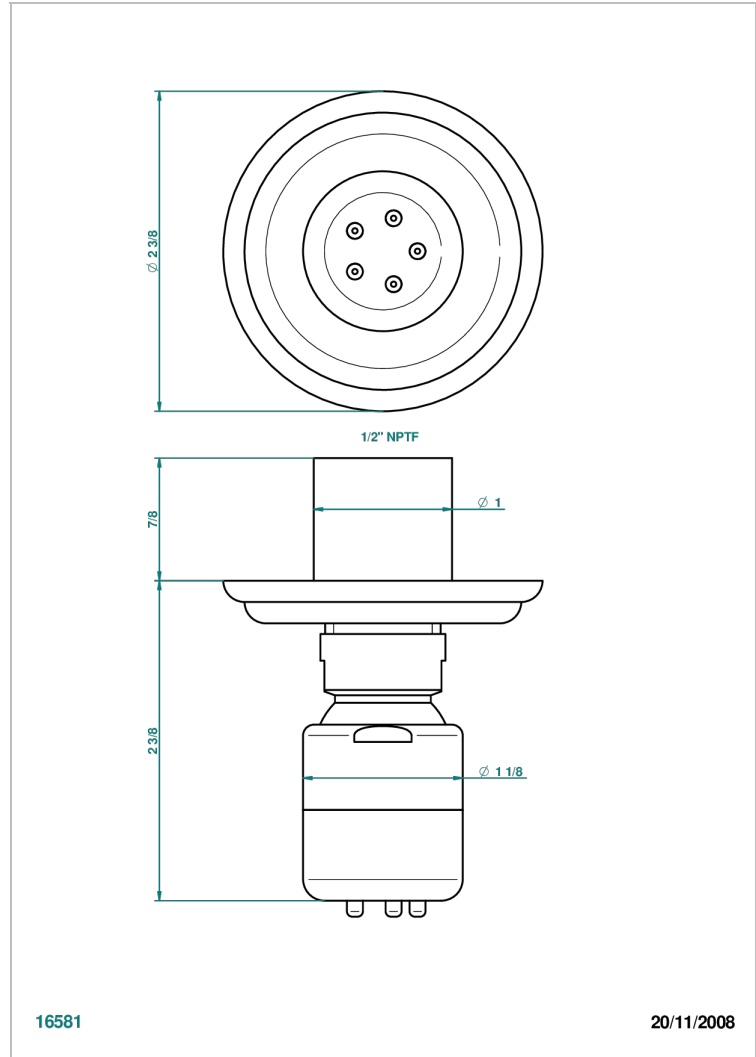

# VOGUE BLACK ONYX

A8P-290/BUS

Body spray 1/2" with Easyclean system

## CHARACTERISTIC

- Vogue black onyx
- Body spray 1/2" with Easyclean system