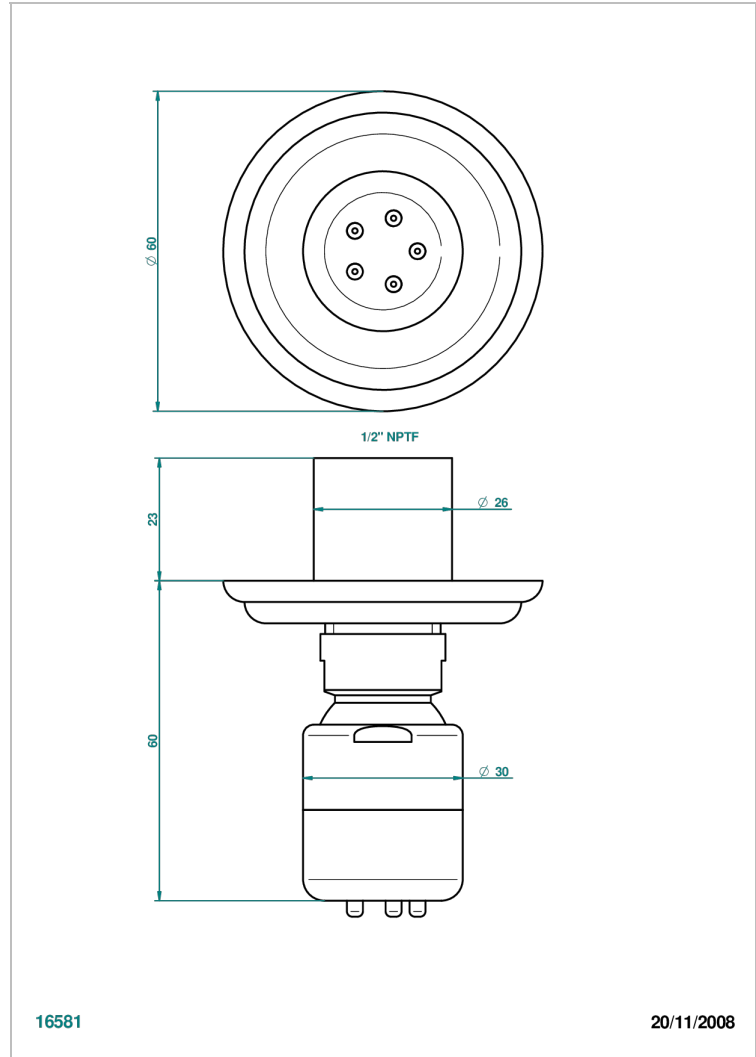

VOGUE RED JASPER

A8N-290/BUS

Body spray 1/2" with Easyclean system

THG[®]
PARIS

16581

20/11/2008

CHARACTERISTIC

- Vogue red Jasper
- Body spray 1/2" with Easyclean system