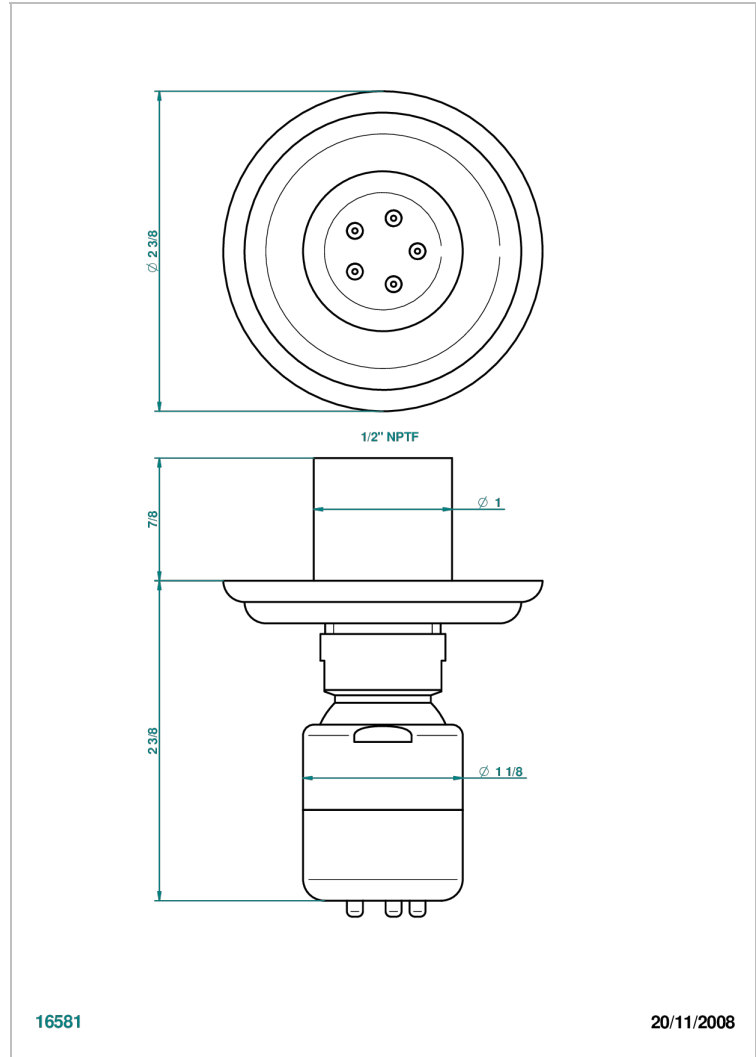

VOGUE RED JASPER

A8N-290/BUS

Body spray 1/2" with Easyclean system

CHARACTERISTIC

- Vogue red Jasper
- Body spray 1/2" with Easyclean system

AVAILABLE FINITIONS

Black ceram - D30
Blush PVD - H62
Brass color PVD - H49
Brown bronze color PVD - F33
Chrome polished - A02
Chrome polished / gold polished - G02