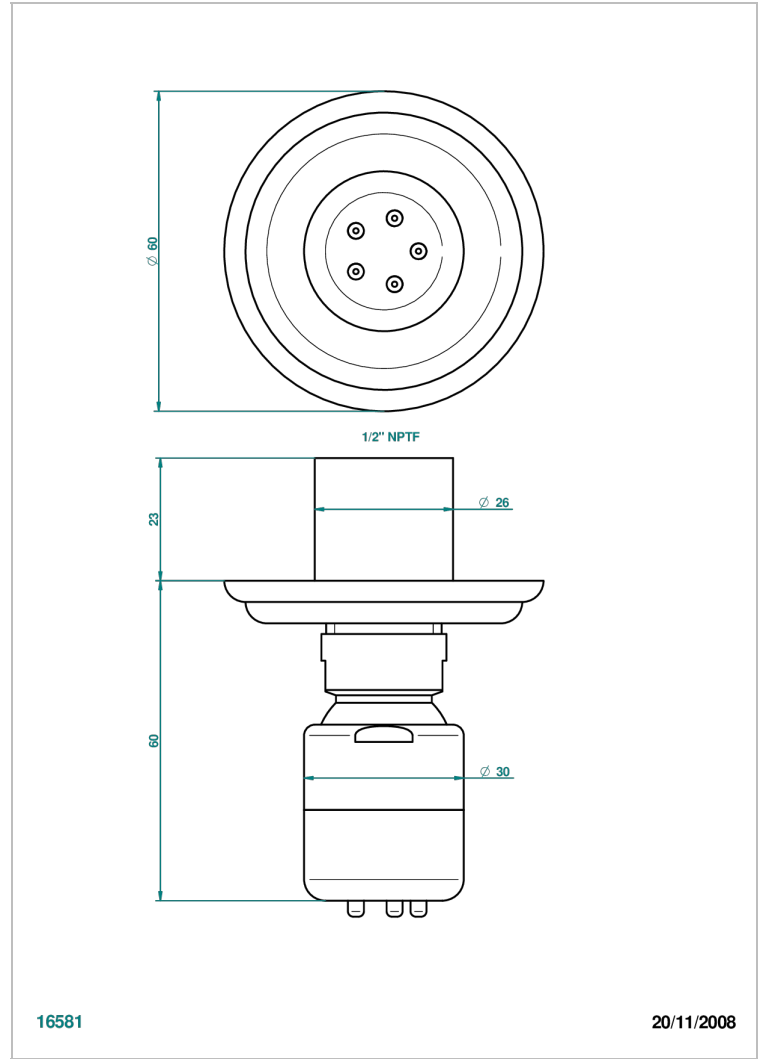

VOGUE MALACHITE

A8M-290/BUS

Body spray 1/2" with Easyclean system

THG[®]
PARIS

16581

20/11/2008

CHARACTERISTIC

- Vogue Malachite
- Body spray 1/2" with Easyclean system