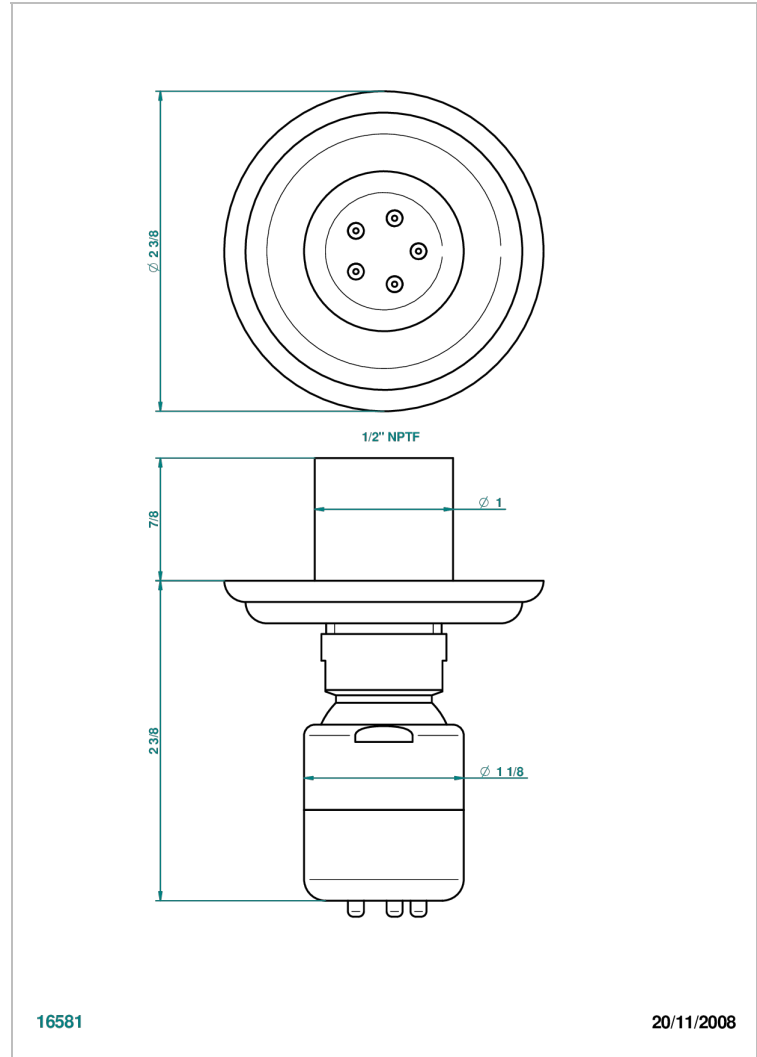

VOGUE MALACHITE

A8M-290/BUS

Body spray 1/2" with Easyclean system

CHARACTERISTIC

- Vogue Malachite
- Body spray 1/2" with Easyclean system

AVAILABLE FINITIONS

Black ceram - D30
Blush PVD - H62
Brass color PVD - H49
Brown bronze color PVD - F33
Chrome polished - A02
Chrome polished / gold polished - G02