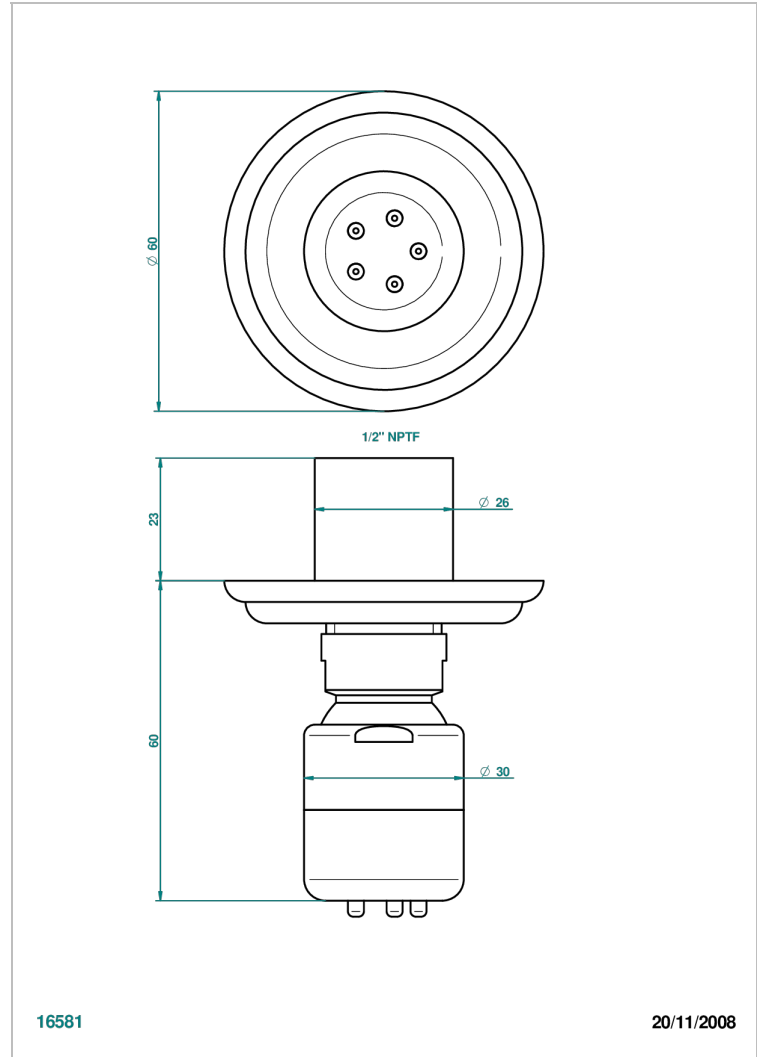

# MARQUISE PLATINUM DECOR

A7G-290/BUS

Body spray 1/2" with Easyclean system

THG<sup>®</sup>  
PARIS

## CHARACTERISTIC

- Marquise platinum decor
- Body spray 1/2" with Easyclean system