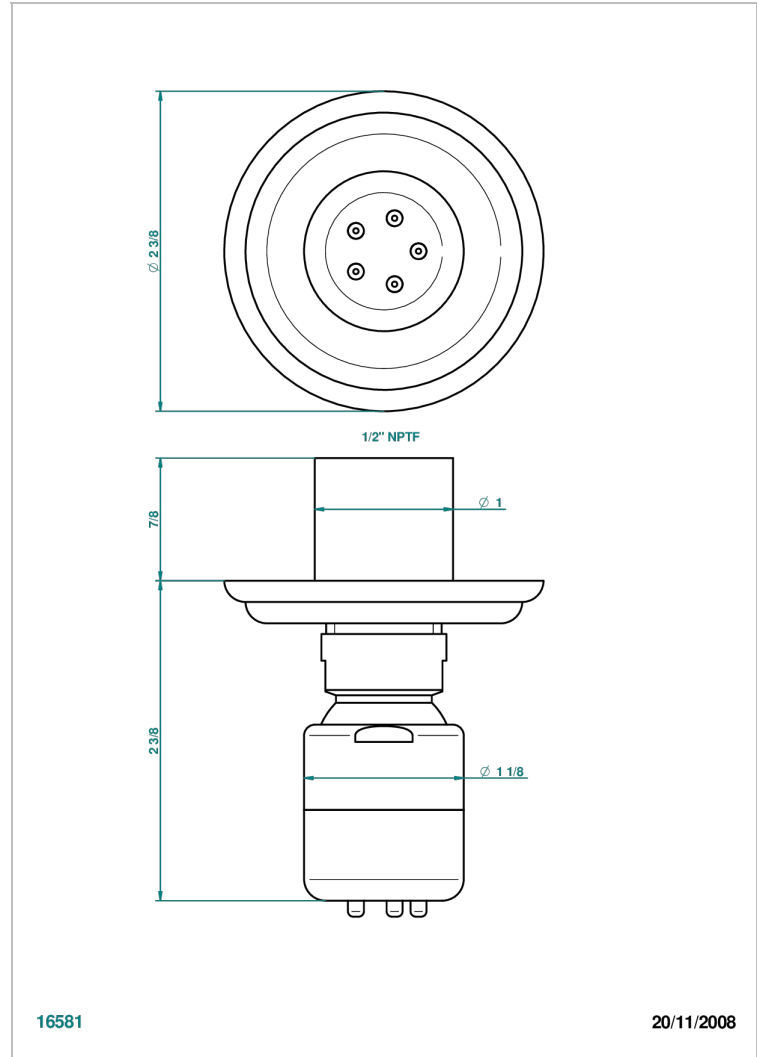

MARQUISE PLATINUM DECOR

A7G-290/BUS

Body spray 1/2" with Easyclean system

THG[®]
PARIS

CHARACTERISTIC

- Marquise platinum decor
- Body spray 1/2" with Easyclean system

AVAILABLE FINITIONS

Black ceram - D30
Blush PVD - H62
Brass color PVD - H49
Brown bronze color PVD - F33
Chrome polished - A02
Chrome polished / gold polished - G02