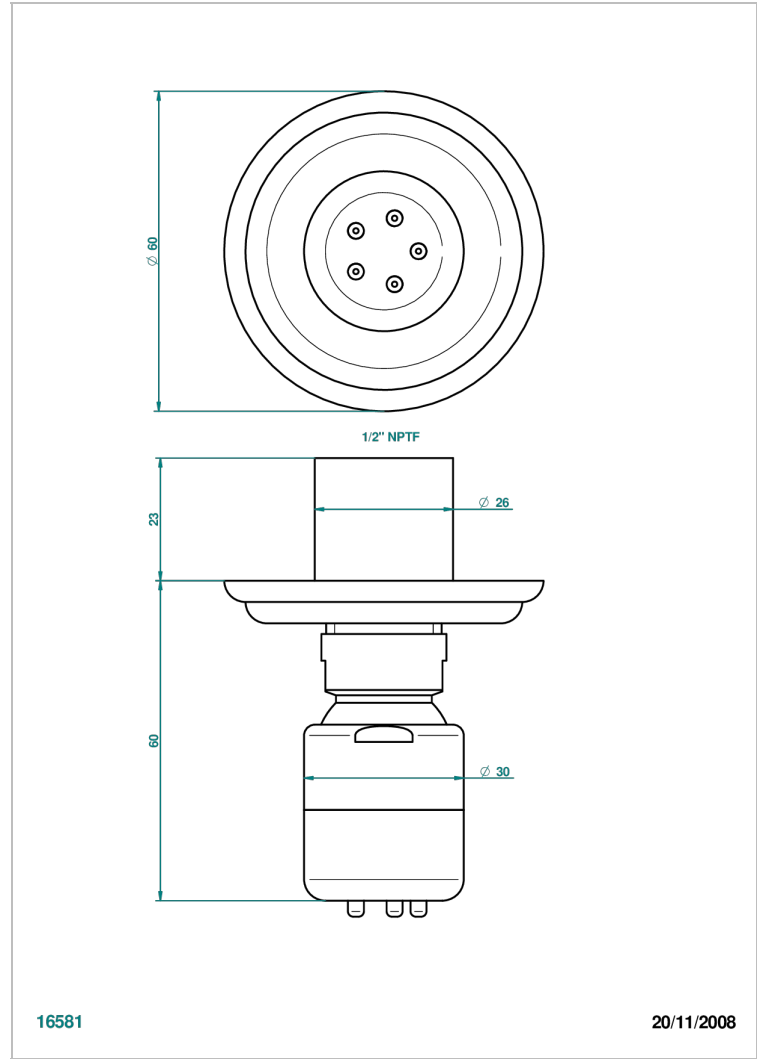

MARQUISE GOLD DECOR

A7F-290/BUS

Body spray 1/2" with Easyclean system

16581

20/11/2008

CHARACTERISTIC

- Marquise Gold decor
- Body spray 1/2" with Easyclean system

AVAILABLE FINITIONS