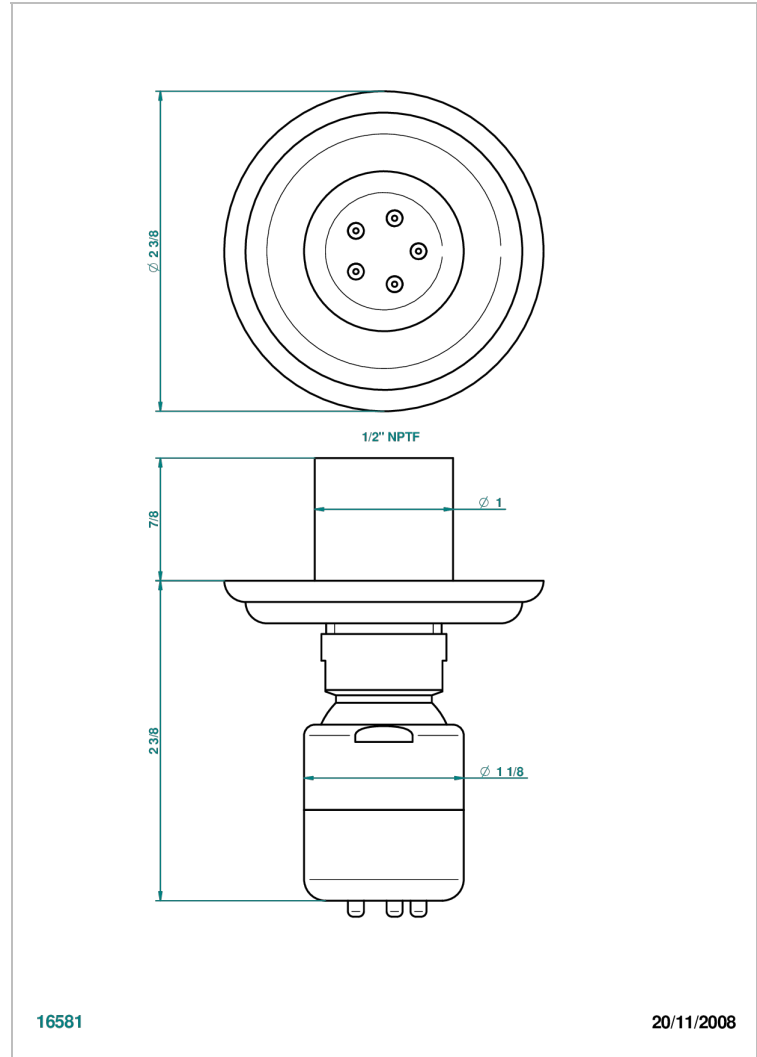

MARQUISE GOLD DECOR

A7F-290/BUS

Body spray 1/2" with Easyclean system

CHARACTERISTIC

- Marquise Gold decor
- Body spray 1/2" with Easyclean system

AVAILABLE FINITIONS

Black ceram - D30
Blush PVD - H62
Brass color PVD - H49
Brown bronze color PVD - F33
Chrome polished - A02
Chrome polished / gold polished - G02