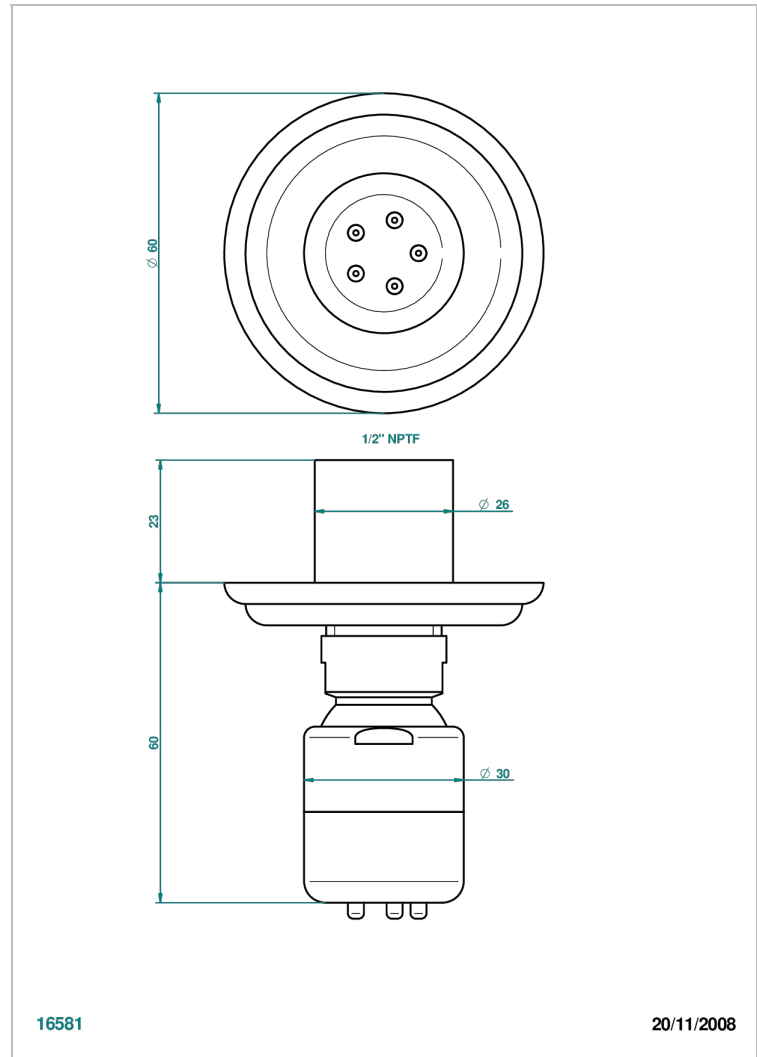

# ITHAQUE GOLD DECOR

A7A-290/BUS

Body spray 1/2" with Easyclean system

THG<sup>®</sup>  
PARIS

## CHARACTERISTIC

- Ithaque Gold decor
- Body spray 1/2" with Easyclean system