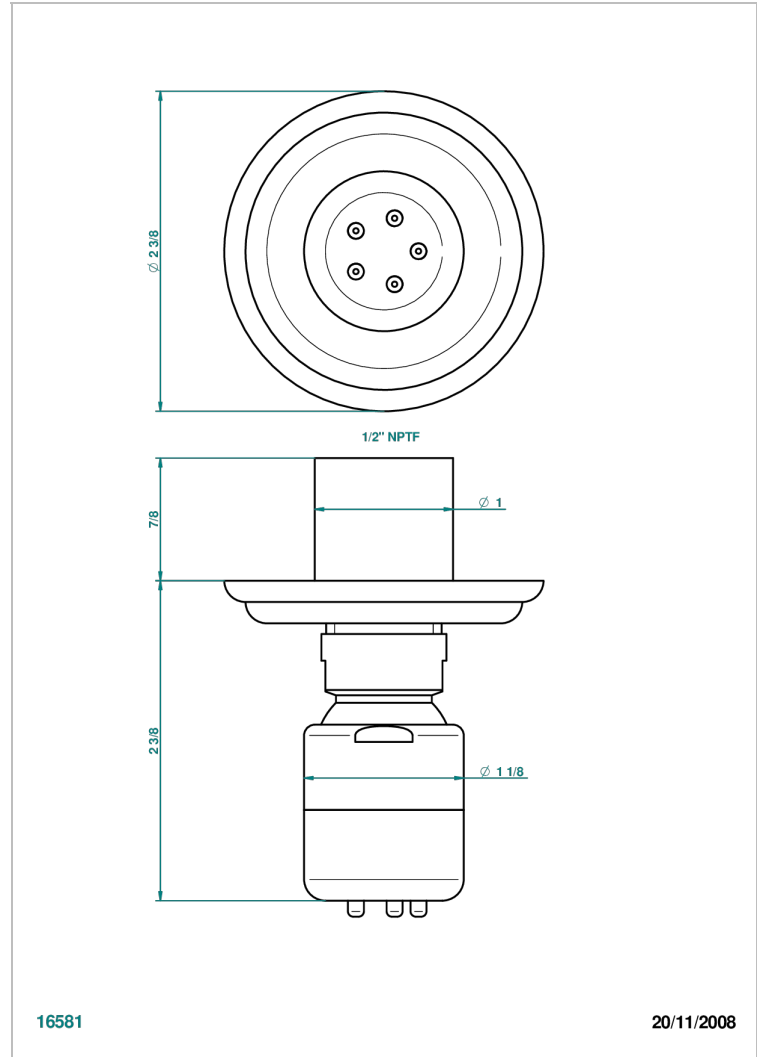

ITHAQUE GOLD DECOR

A7A-290/BUS

Body spray 1/2" with Easyclean system

THG[®]
PARIS

CHARACTERISTIC

- Ithaque Gold decor
- Body spray 1/2" with Easyclean system

AVAILABLE FINITIONS

Black ceram - D30
Blush PVD - H62
Brass color PVD - H49
Brown bronze color PVD - F33
Chrome polished - A02
Chrome polished / gold polished - G02