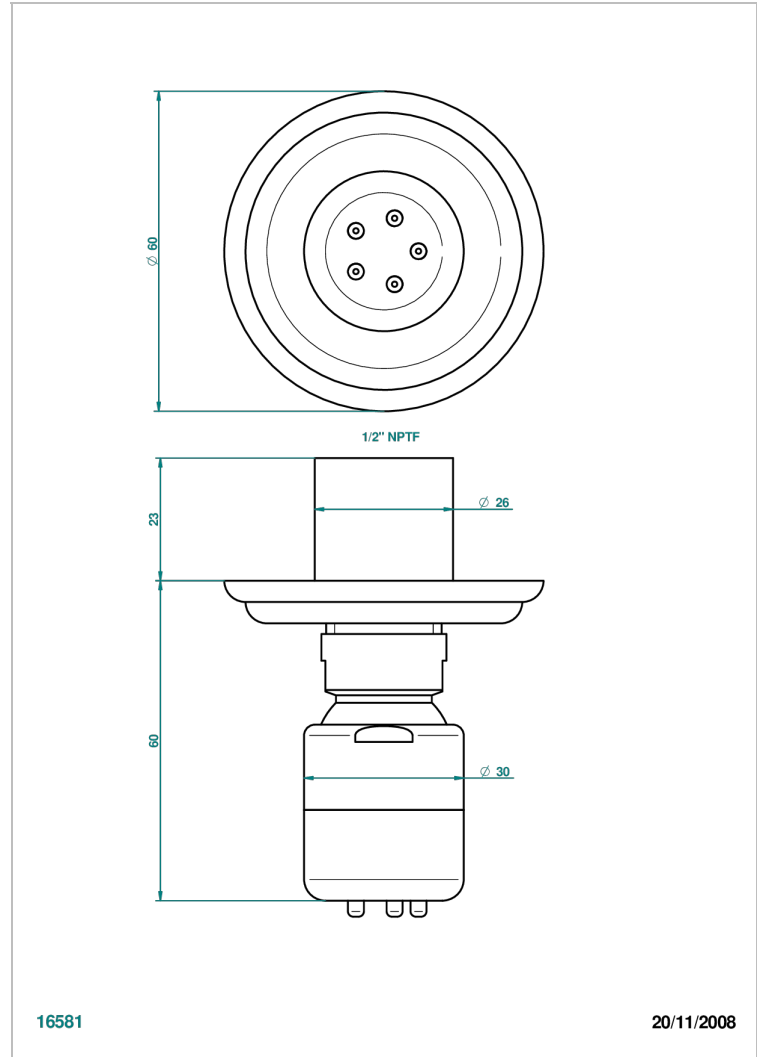

DAHLIA

A41-290/BUS

Body spray 1/2" with Easyclean system

CHARACTERISTIC

- Dahlia
- Body spray 1/2" with Easyclean system

AVAILABLE FINITIONS

Black ceram - D30
Blush PVD - H62
Brass color PVD - H49
Brown bronze color PVD - F33
Chrome polished - A02
Chrome polished / gold polished - G02