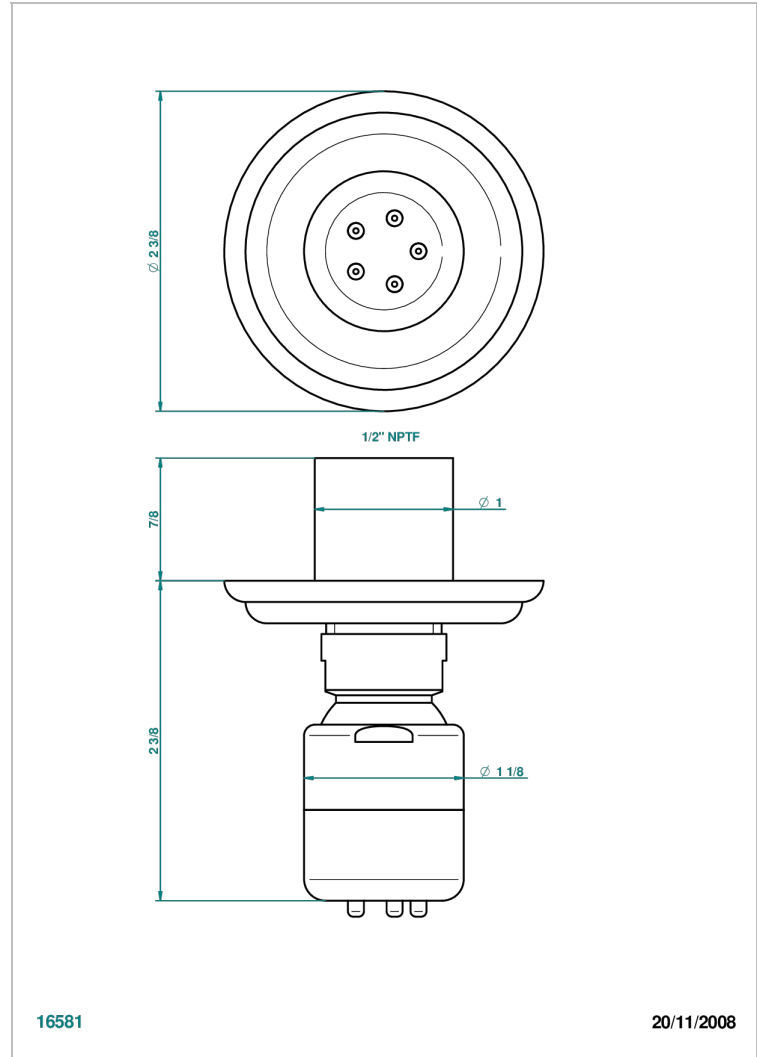

DAHLIA

A41-290/BUS

Body spray 1/2" with Easyclean system

CHARACTERISTIC

- Dahlia
- Body spray 1/2" with Easyclean system

AVAILABLE FINITIONS

Black ceram - D30
Blush PVD - H62
Brass color PVD - H49
Brown bronze color PVD - F33
Chrome polished - A02
Chrome polished / gold polished - G02