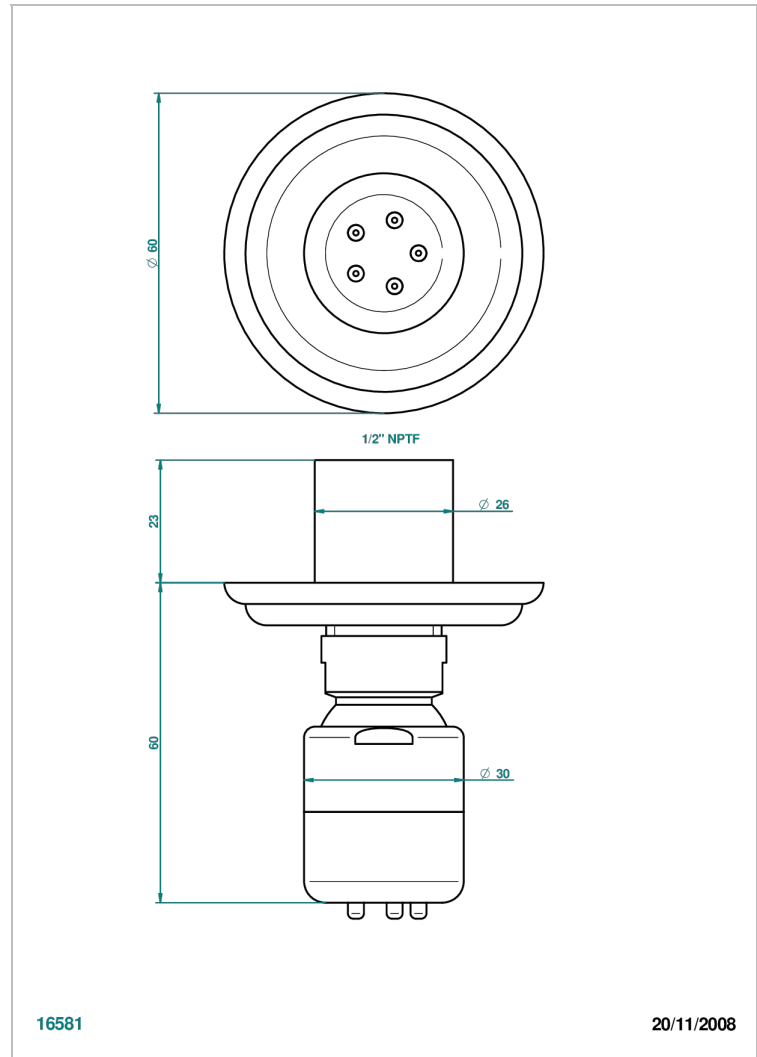

PANTHERE BLACK CRYSTAL

A2K-290/BUS

Body spray 1/2" with Easyclean system

THG[®]
PARIS

CHARACTERISTIC

- Panthère Black crystal
- Body spray 1/2" with Easyclean system

AVAILABLE FINITIONS

Black ceram - D30
Blush PVD - H62
Brass color PVD - H49
Brown bronze color PVD - F33
Chrome polished - A02
Chrome polished / gold polished - G02