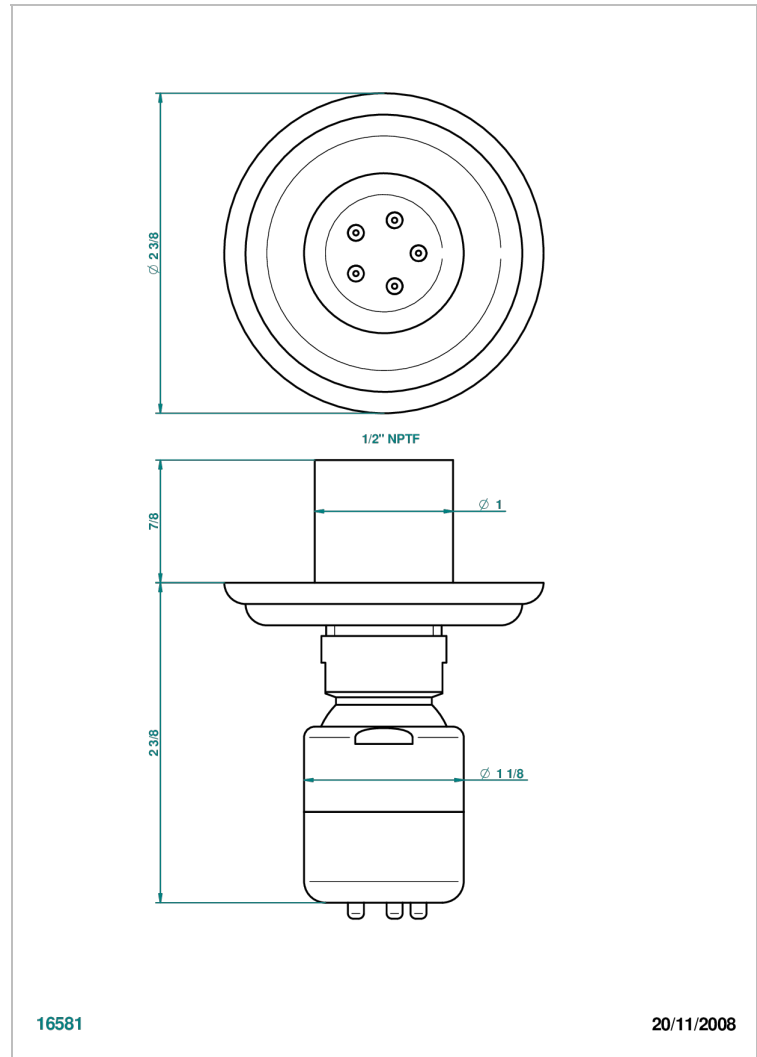

# PANTHERE BLACK CRYSTAL

A2K-290/BUS

Body spray 1/2" with Easyclean system

THG<sup>®</sup>  
PARIS

16581

20/11/2008

## CHARACTERISTIC

- Panthère Black crystal
- Body spray 1/2" with Easyclean system