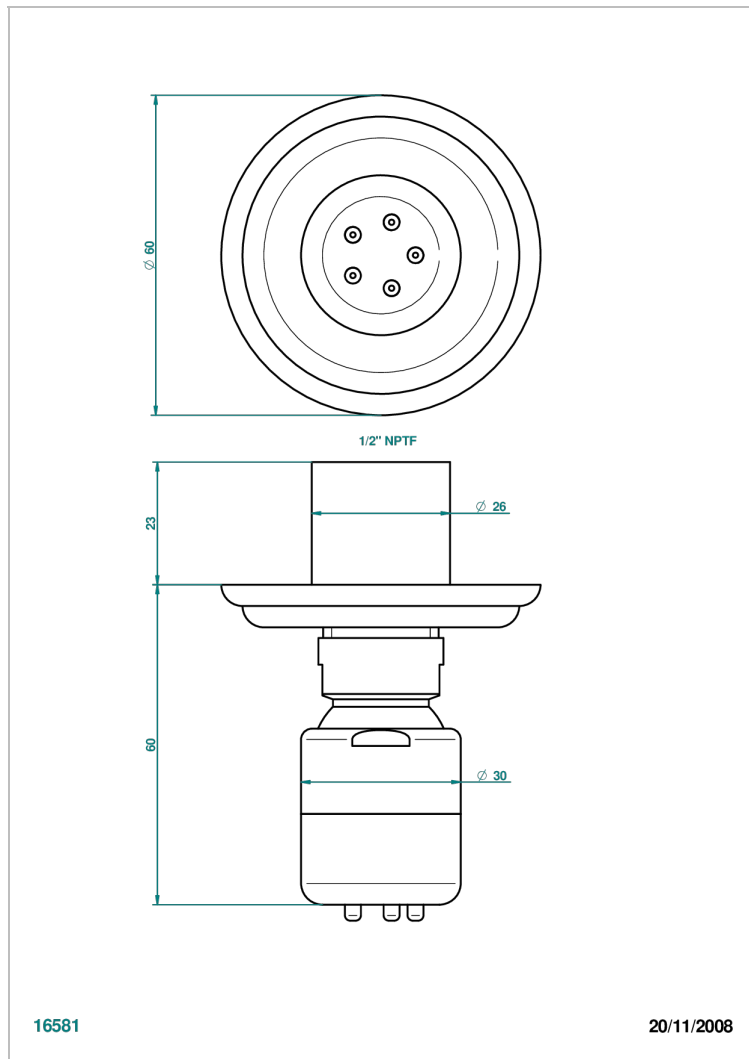

# PANTHERE CLEAR CRYSTAL

A2H-290/BUS

Body spray 1/2" with Easyclean system

THG<sup>®</sup>  
PARIS

## CHARACTERISTIC

- Panthère Clear crystal
- Body spray 1/2" with Easyclean system