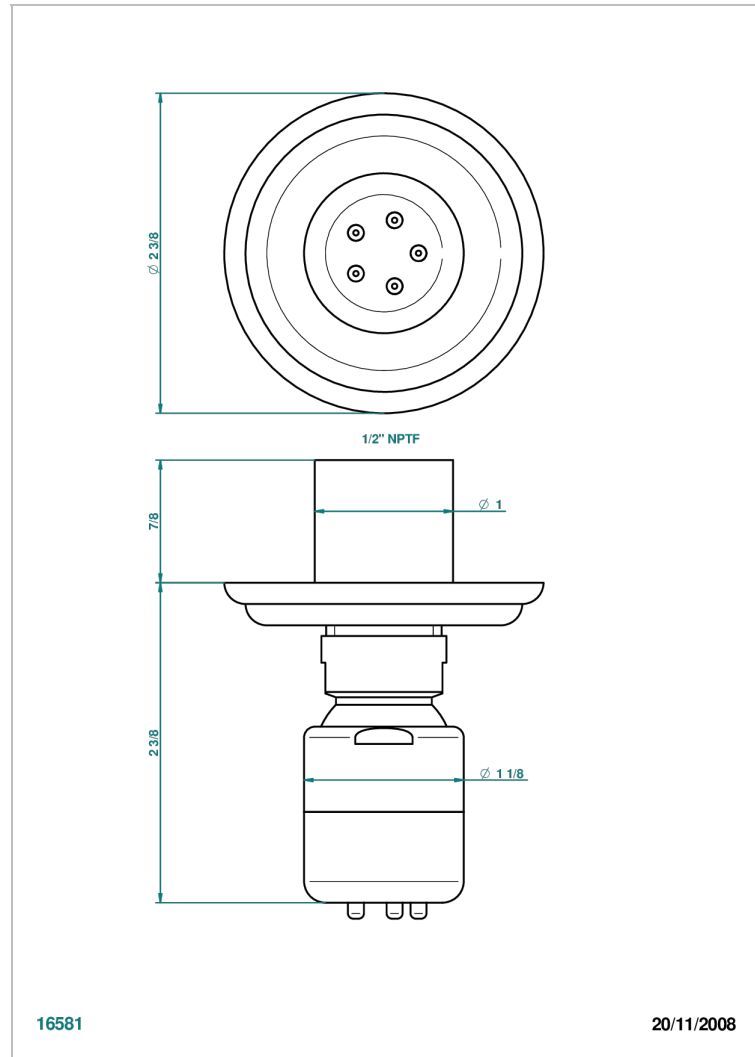

PANTHERE CLEAR CRYSTAL

A2H-290/BUS

Body spray 1/2" with Easyclean system

CHARACTERISTIC

- Panthère Clear crystal
- Body spray 1/2" with Easyclean system

AVAILABLE FINITIONS

Black ceram - D30
Blush PVD - H62
Brass color PVD - H49
Brown bronze color PVD - F33
Chrome polished - A02
Chrome polished / gold polished - G02