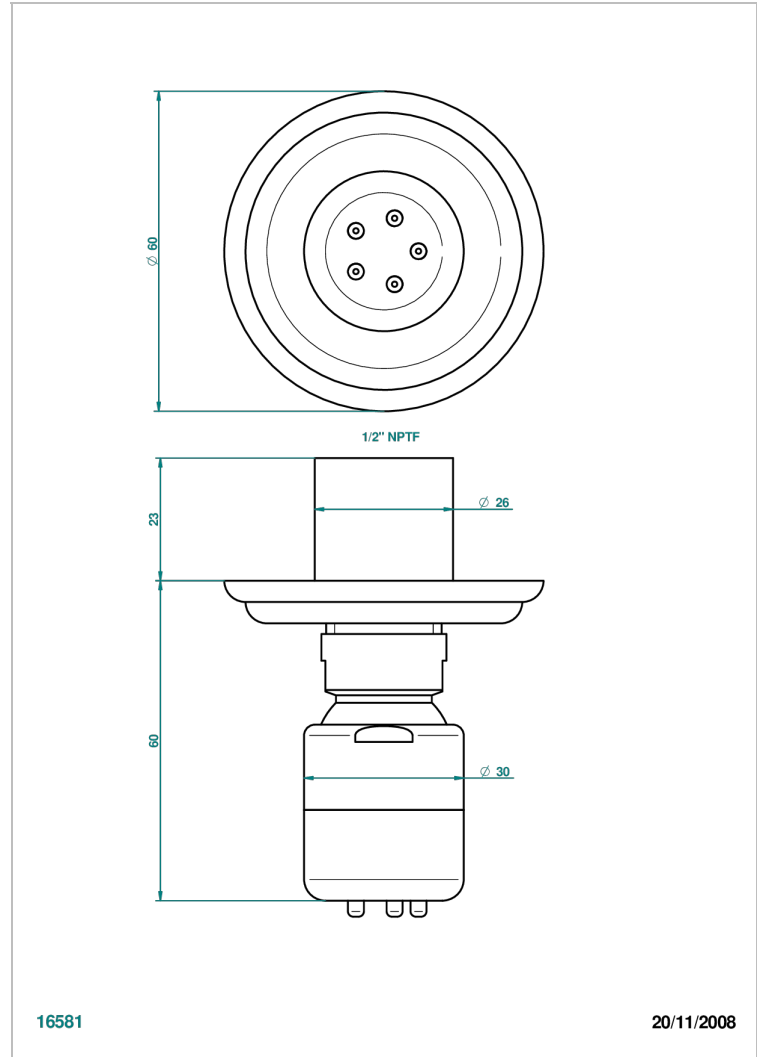

# VENICE

A2E-290/BUS

Body spray 1/2" with Easyclean system

16581

20/11/2008

## CHARACTERISTIC

- Venice
- Body spray 1/2" with Easyclean system