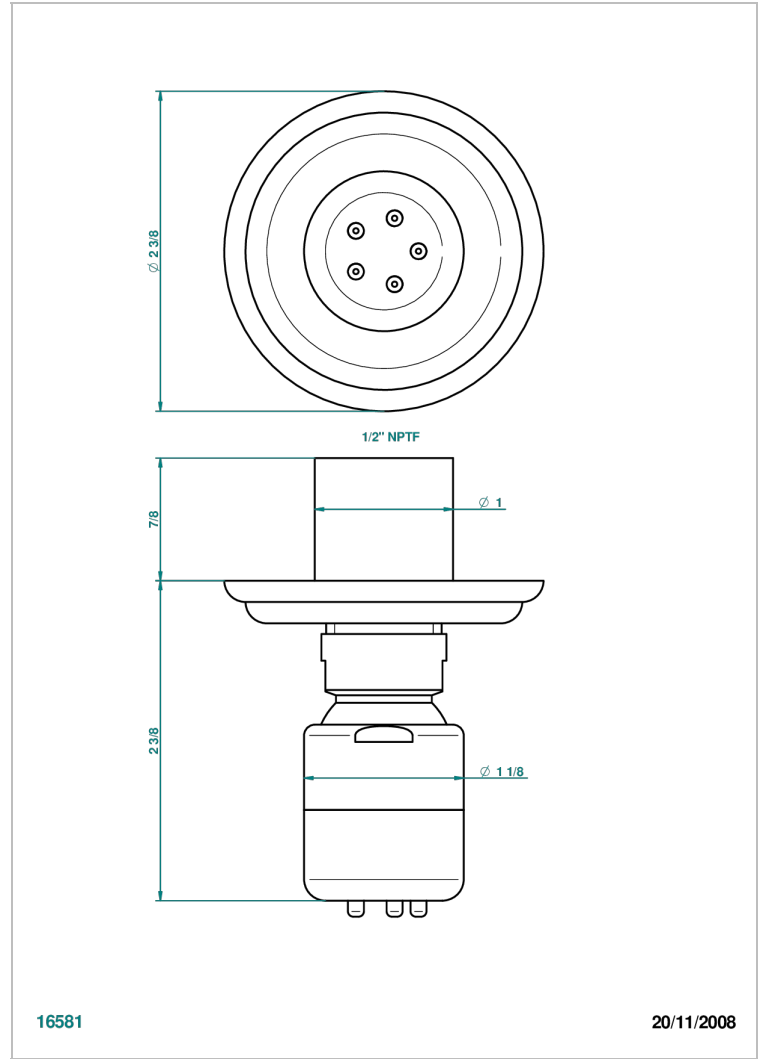

VENICE

A2E-290/BUS

Body spray 1/2" with Easyclean system

CHARACTERISTIC

- Venice
- Body spray 1/2" with Easyclean system

AVAILABLE FINITIONS

Black ceram - D30
Blush PVD - H62
Brass color PVD - H49
Brown bronze color PVD - F33
Chrome polished - A02
Chrome polished / gold polished - G02