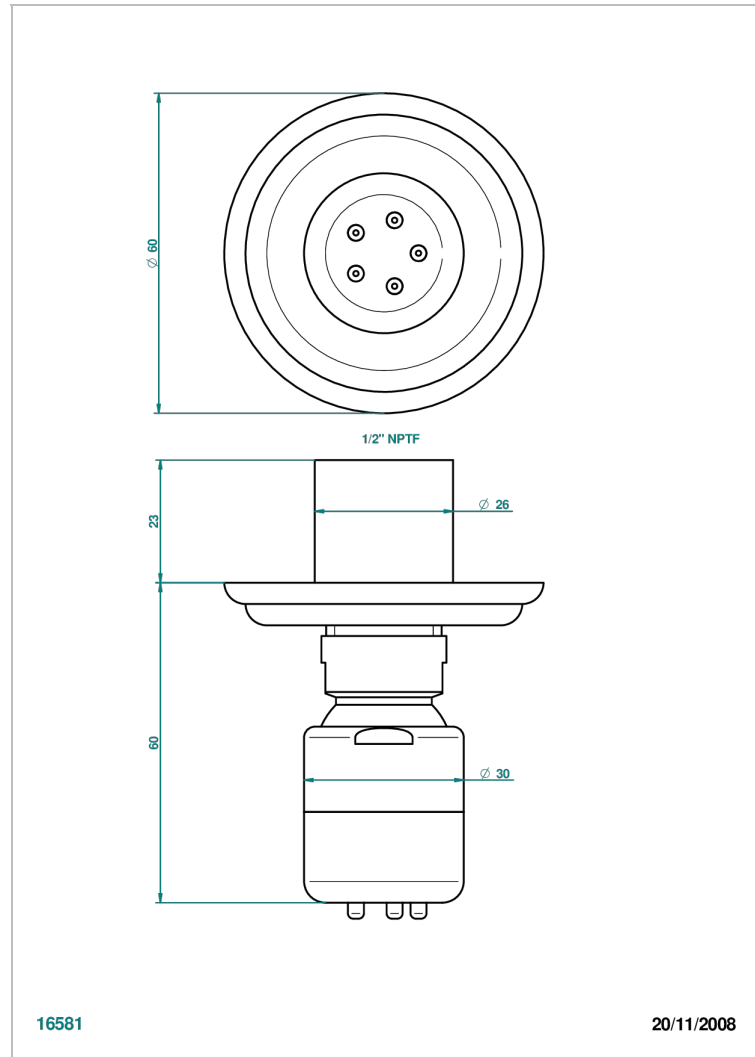

SULLY LAPIS LAZULI

A1W-290/BUS

Body spray 1/2" with Easyclean system

THG[®]
PARIS

16581

20/11/2008

CHARACTERISTIC

- Sully Lapis Lazuli
- Body spray 1/2" with Easyclean system