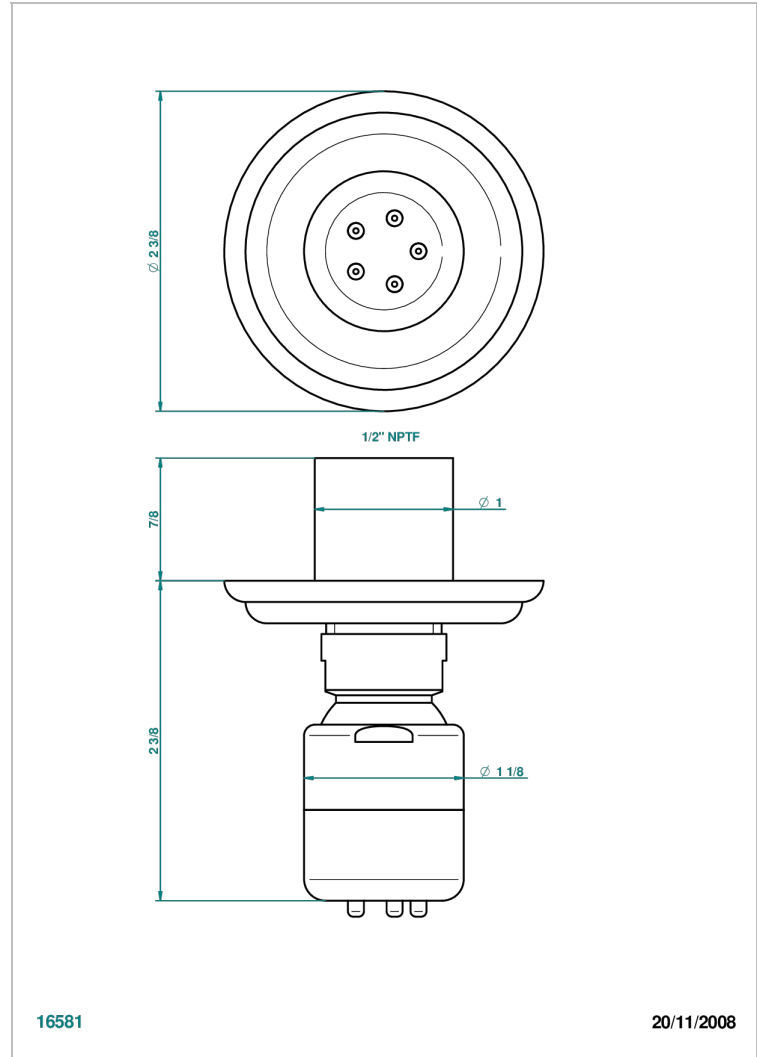

SULLY LAPIS LAZULI

A1W-290/BUS

Body spray 1/2" with Easyclean system

THG[®]
PARIS

CHARACTERISTIC

- Sully Lapis Lazuli
- Body spray 1/2" with Easyclean system

AVAILABLE FINITIONS

Black ceram - D30
Blush PVD - H62
Brass color PVD - H49
Brown bronze color PVD - F33
Chrome polished - A02
Chrome polished / gold polished - G02