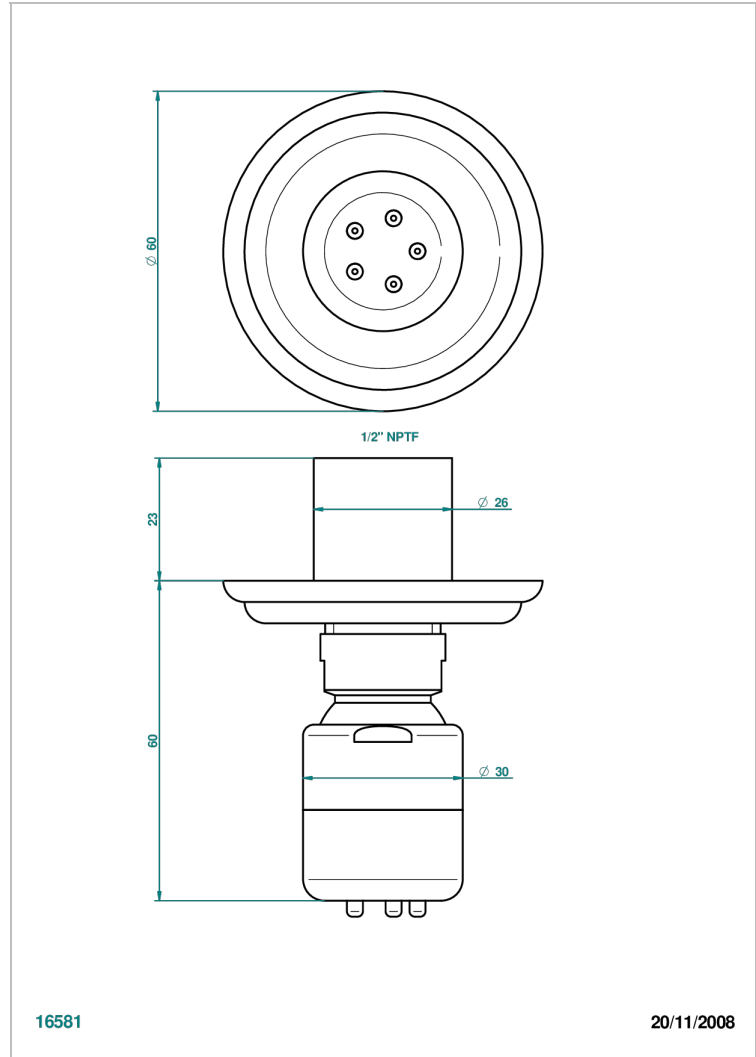

CHEVERNY RED JASPER

A1U-290/BUS

Body spray 1/2" with Easyclean system

CHARACTERISTIC

- Cheverny red Jasper
- Body spray 1/2" with Easyclean system

AVAILABLE FINITIONS

Black ceram - D30
Blush PVD - H62
Brass color PVD - H49
Brown bronze color PVD - F33
Chrome polished - A02
Chrome polished / gold polished - G02