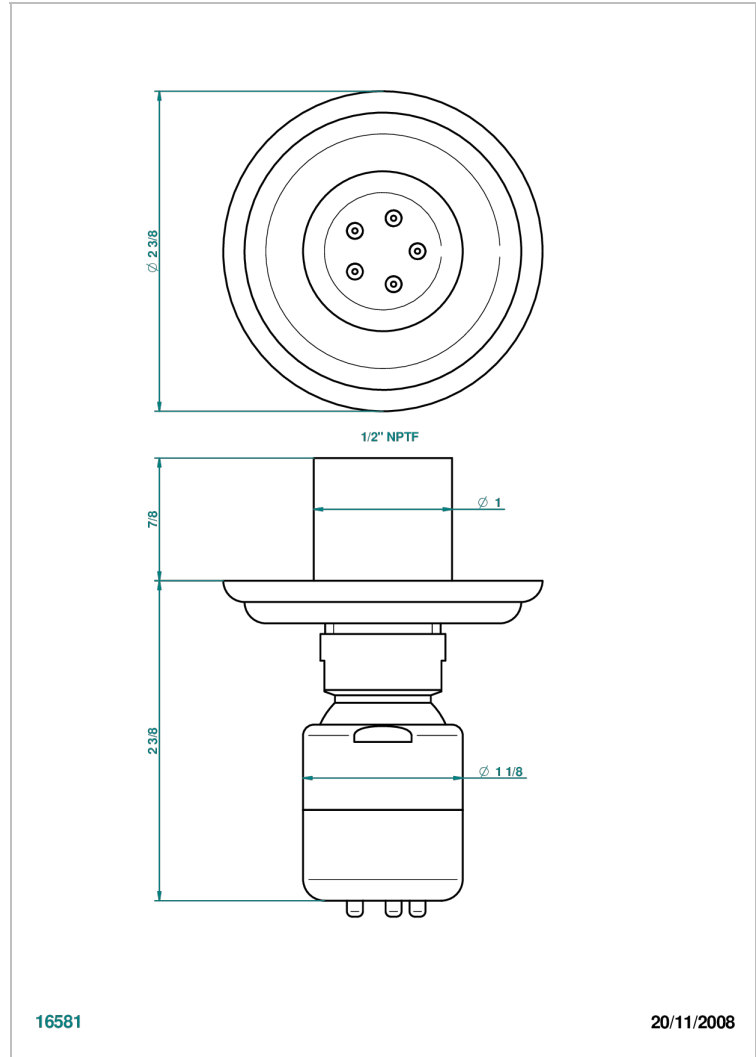

CHEVERNY RED JASPER

A1U-290/BUS

Body spray 1/2" with Easyclean system

CHARACTERISTIC

- Cheverny red Jasper
- Body spray 1/2" with Easyclean system

AVAILABLE FINITIONS

Black ceram - D30
Blush PVD - H62
Brass color PVD - H49
Brown bronze color PVD - F33
Chrome polished - A02
Chrome polished / gold polished - G02