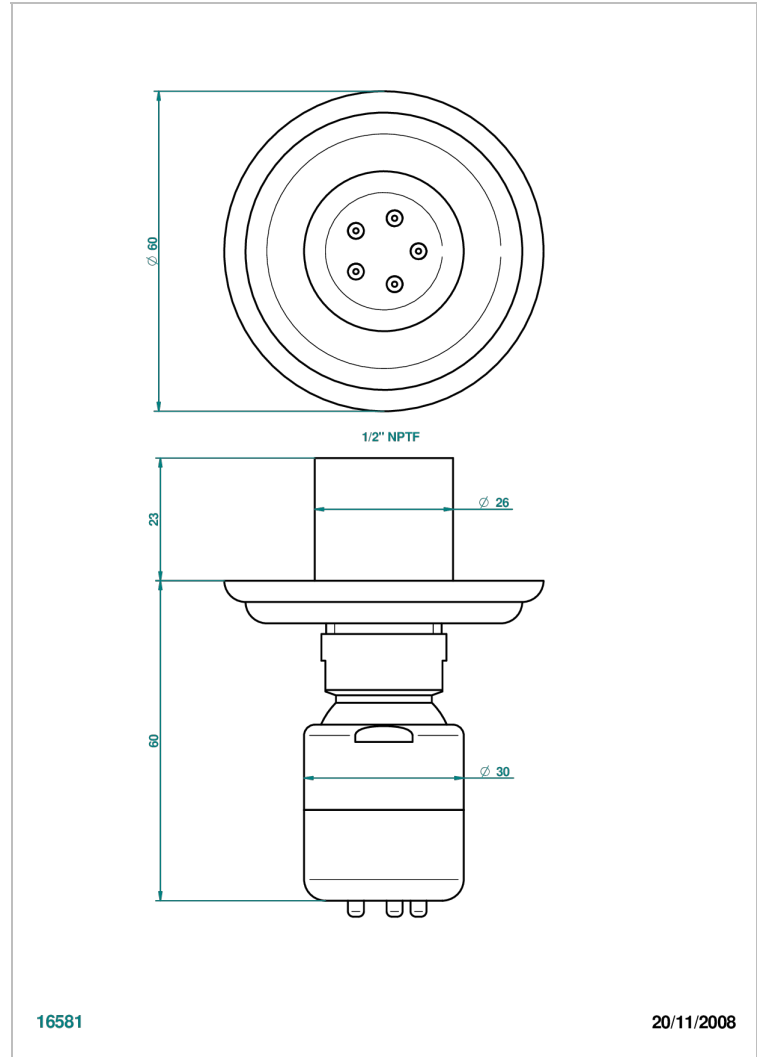

CHEVERNY LAPIS LAZULI

A1T-290/BUS

Body spray 1/2" with Easyclean system

16581

20/11/2008

CHARACTERISTIC

- Cheverny Lapis Lazuli
- Body spray 1/2" with Easyclean system

AVAILABLE FINITIONS