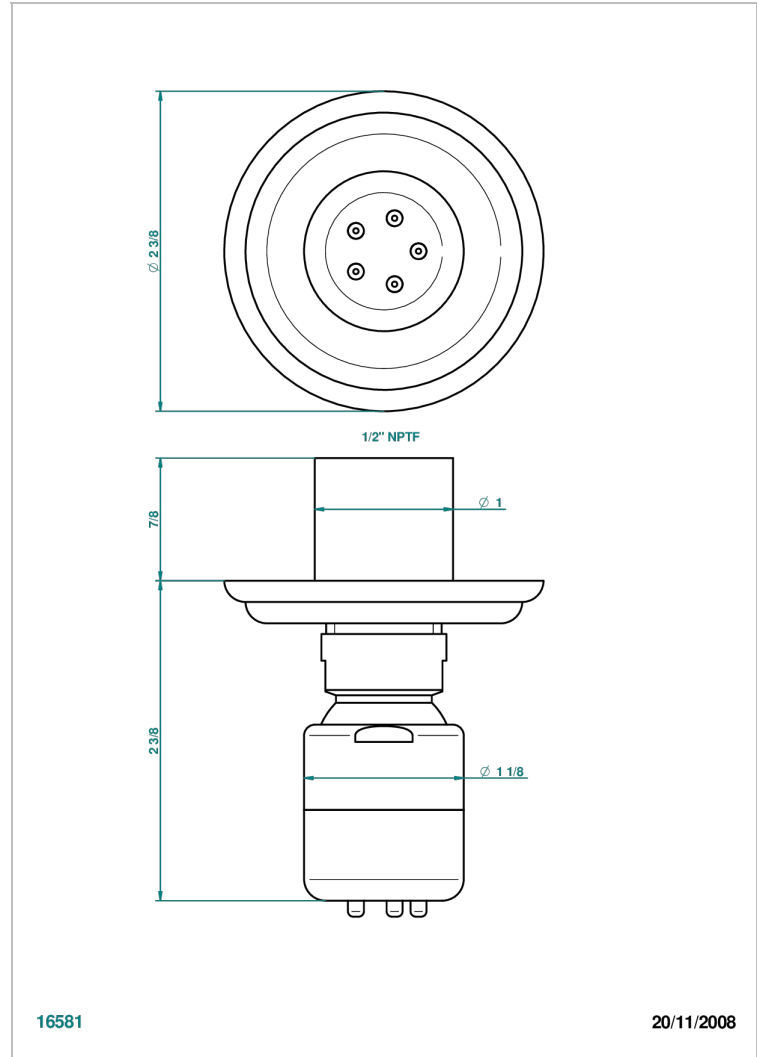

CHEVERNY LAPIS LAZULI

A1T-290/BUS

Body spray 1/2" with Easyclean system

THG[®]
PARIS

CHARACTERISTIC

- Cheverny Lapis Lazuli
- Body spray 1/2" with Easyclean system

AVAILABLE FINITIONS

Black ceram - D30
Blush PVD - H62
Brass color PVD - H49
Brown bronze color PVD - F33
Chrome polished - A02
Chrome polished / gold polished - G02