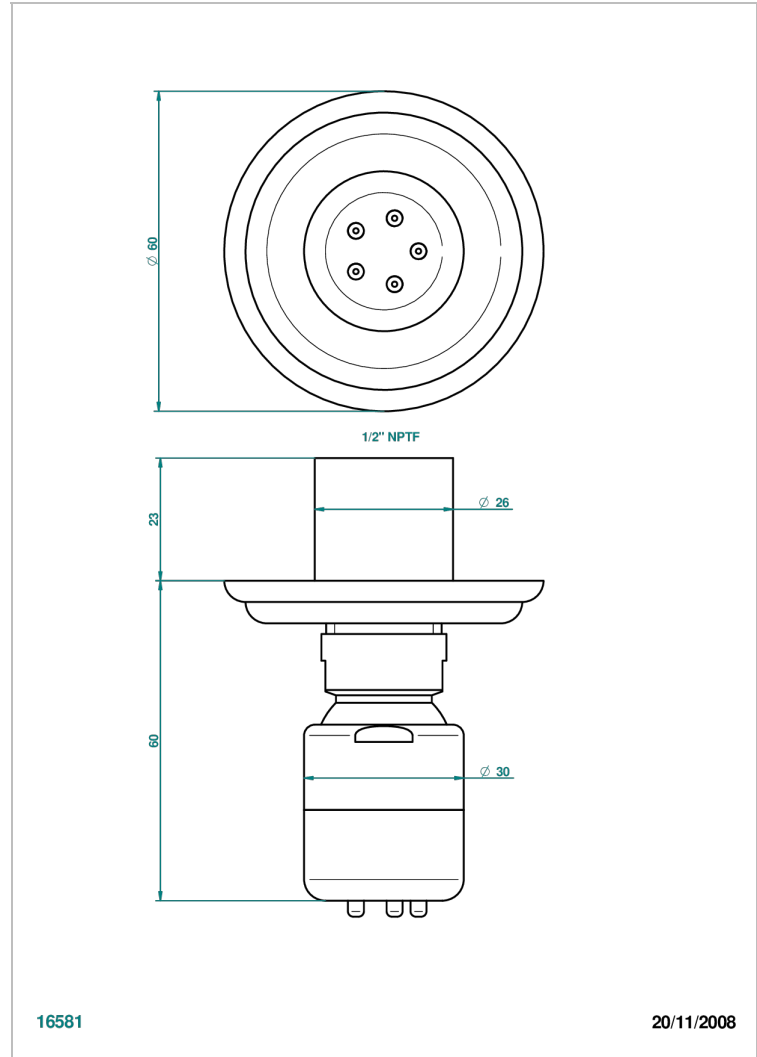

CHEVERNY MALACHITE

A1S-290/BUS

Body spray 1/2" with Easyclean system

CHARACTERISTIC

- Cheverny Malachite
- Body spray 1/2" with Easyclean system

AVAILABLE FINITIONS

Black ceram - D30
Blush PVD - H62
Brass color PVD - H49
Brown bronze color PVD - F33
Chrome polished - A02
Chrome polished / gold polished - G02