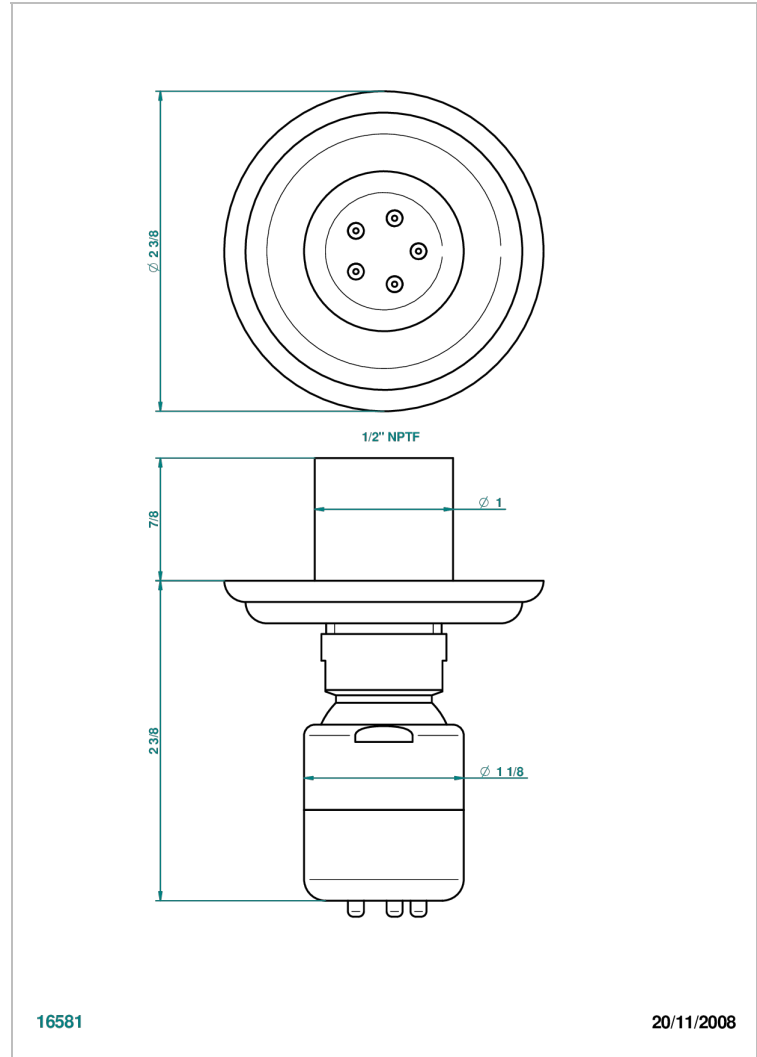

# CHEVERNY MALACHITE

A1S-290/BUS

Body spray 1/2" with Easyclean system

## CHARACTERISTIC

- Cheverny Malachite
- Body spray 1/2" with Easyclean system