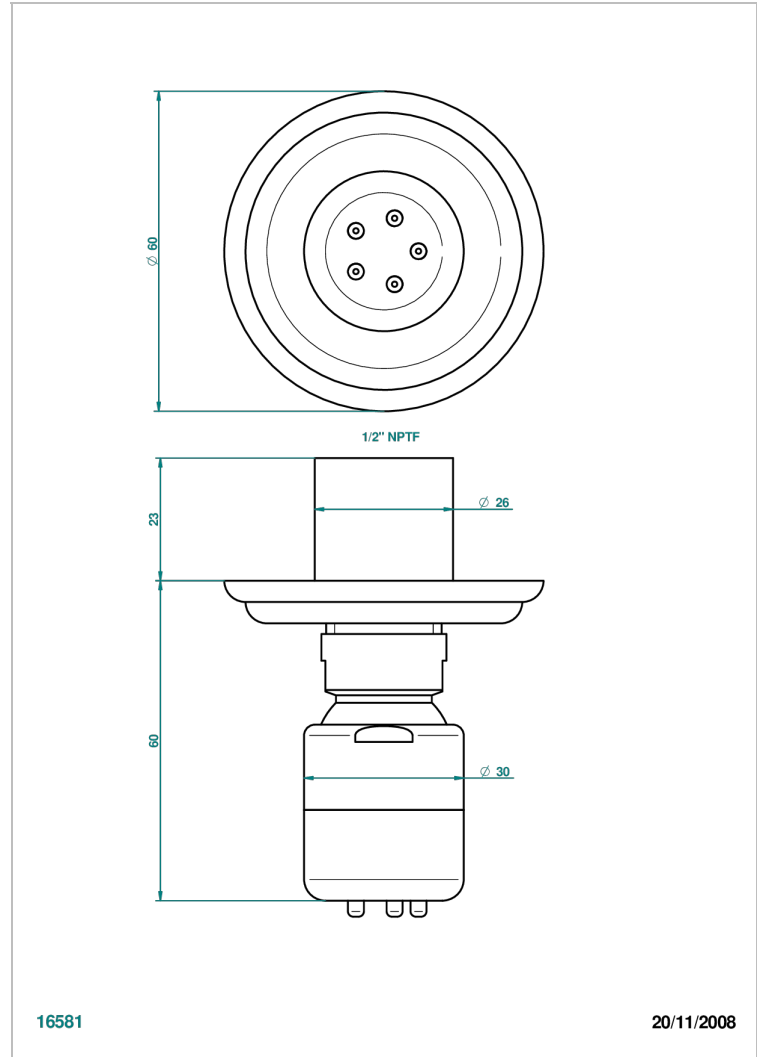

AMBOISE BLACK ONYX

A1M-290/BUS

Body spray 1/2" with Easyclean system

CHARACTERISTIC

- Amboise Black Onyx
- Body spray 1/2" with Easyclean system

AVAILABLE FINITIONS

Black ceram - D30
Blush PVD - H62
Brass color PVD - H49
Brown bronze color PVD - F33
Chrome polished - A02
Chrome polished / gold polished - G02