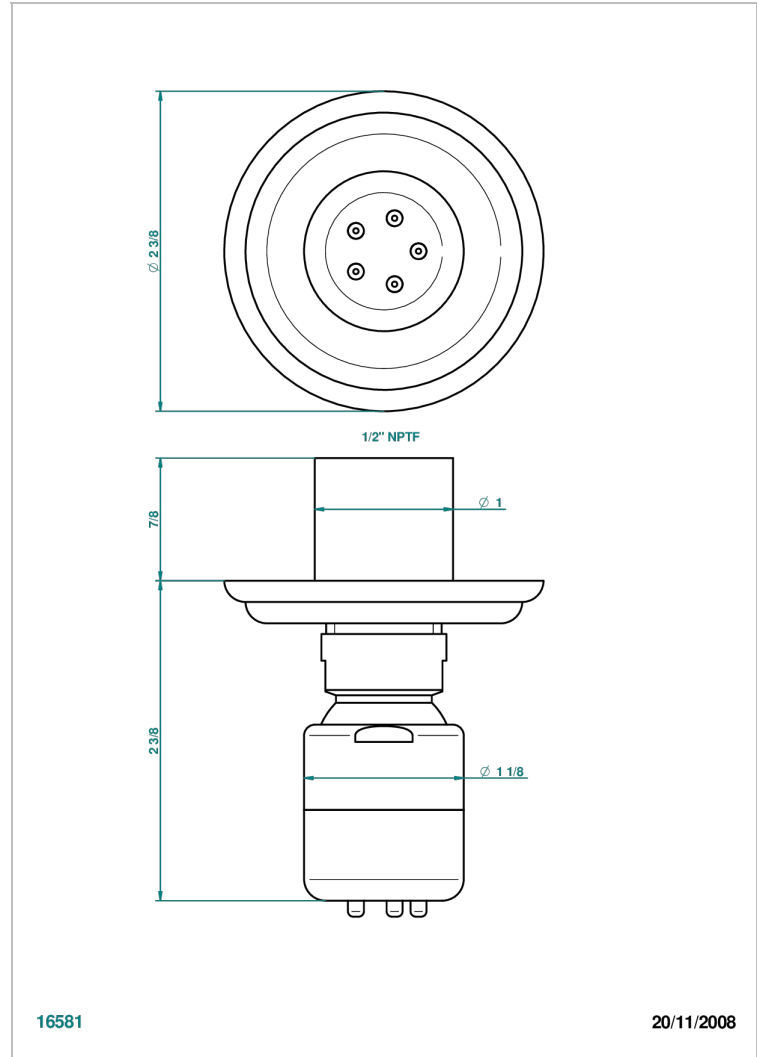

AMBOISE BLACK ONYX

A1M-290/BUS

Body spray 1/2" with Easyclean system

16581

20/11/2008

CHARACTERISTIC

- Amboise Black Onyx
- Body spray 1/2" with Easyclean system

AVAILABLE FINITIONS