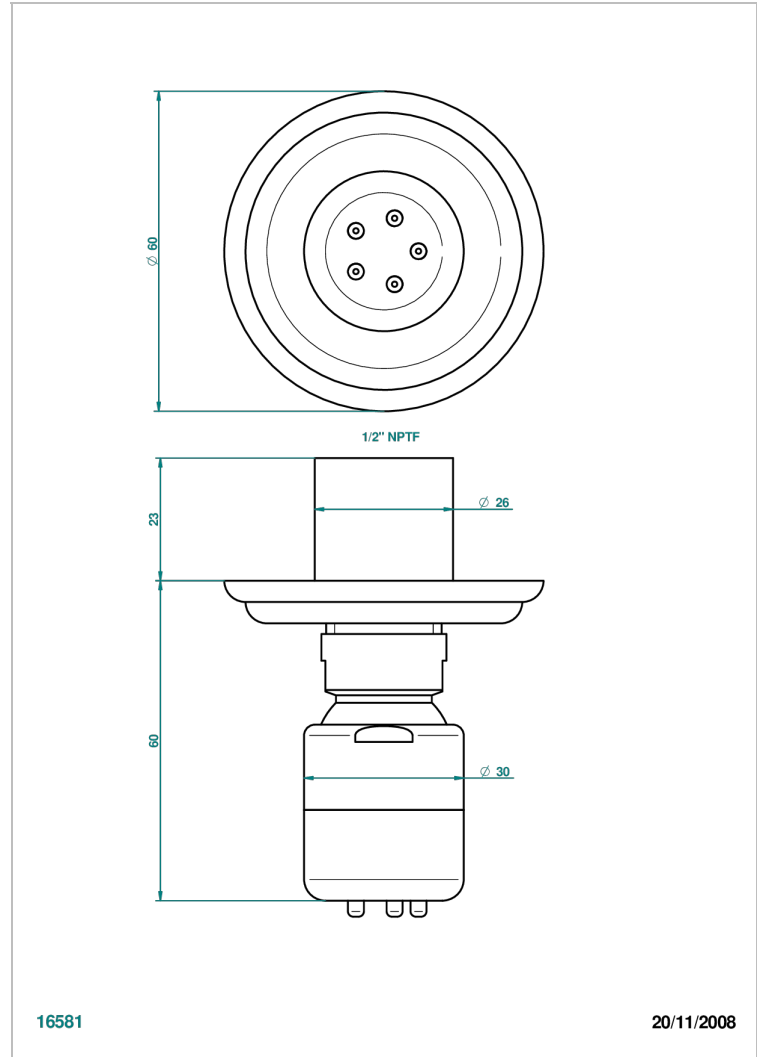

AMBOISE RED JASPER

A1L-290/BUS

Body spray 1/2" with Easyclean system

CHARACTERISTIC

- Amboise Red Jasper
- Body spray 1/2" with Easyclean system

AVAILABLE FINITIONS

Black ceram - D30
Blush PVD - H62
Brass color PVD - H49
Brown bronze color PVD - F33
Chrome polished - A02
Chrome polished / gold polished - G02