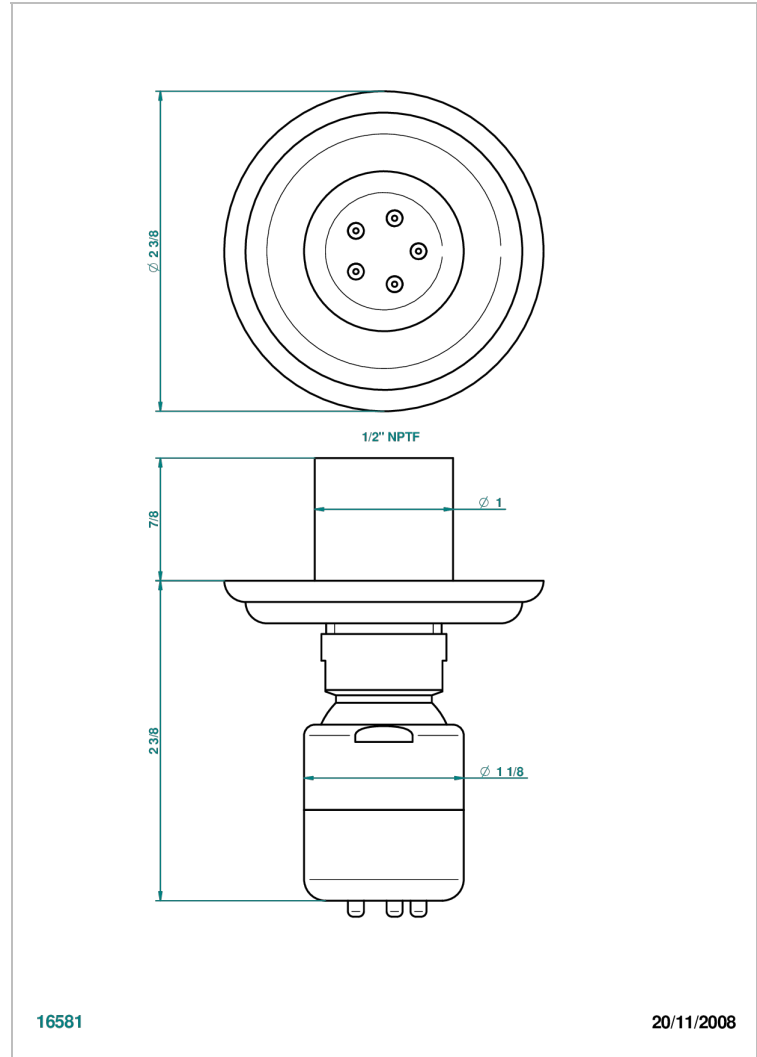

AMBOISE RED JASPER

A1L-290/BUS

Body spray 1/2" with Easyclean system

16581

20/11/2008

CHARACTERISTIC

- Amboise Red Jasper
- Body spray 1/2" with Easyclean system

AVAILABLE FINITIONS