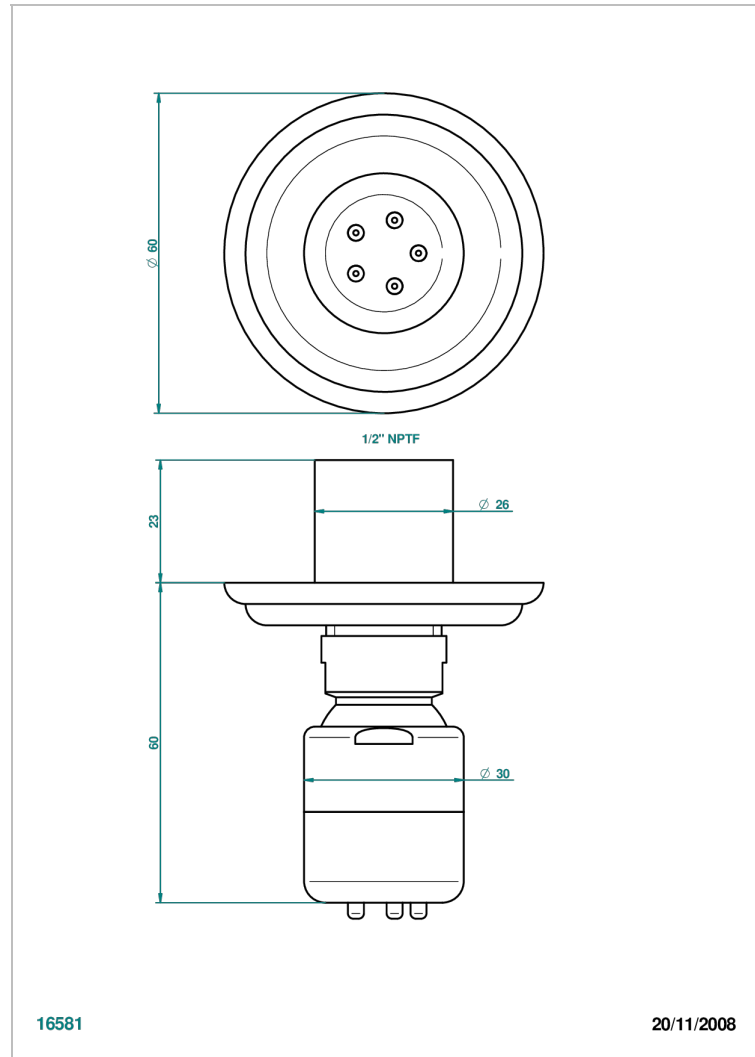

# AMBOISE LAPIS LAZULI

A1K-290/BUS

Body spray 1/2" with Easyclean system

THG<sup>®</sup>  
PARIS

16581

20/11/2008

## CHARACTERISTIC

- Amboise Lapis Lazuli
- Body spray 1/2" with Easyclean system