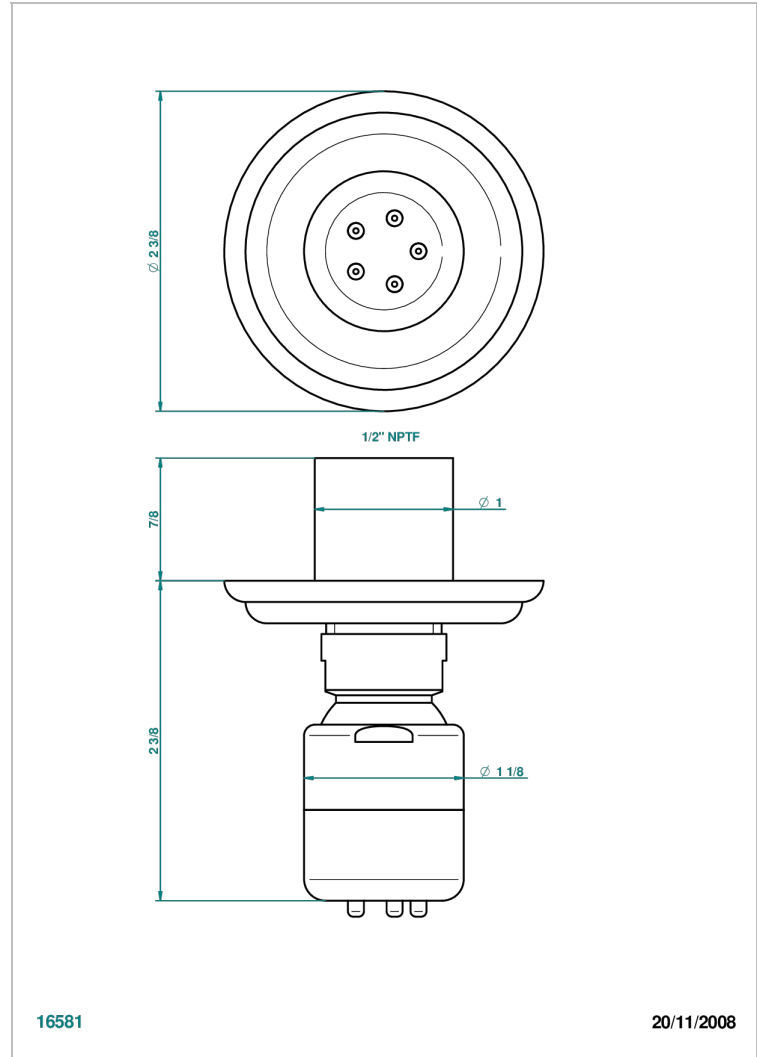

AMBOISE LAPIS LAZULI

A1K-290/BUS

Body spray 1/2" with Easyclean system

CHARACTERISTIC

- Amboise Lapis Lazuli
- Body spray 1/2" with Easyclean system

AVAILABLE FINITIONS

Black ceram - D30
Blush PVD - H62
Brass color PVD - H49
Brown bronze color PVD - F33
Chrome polished - A02
Chrome polished / gold polished - G02