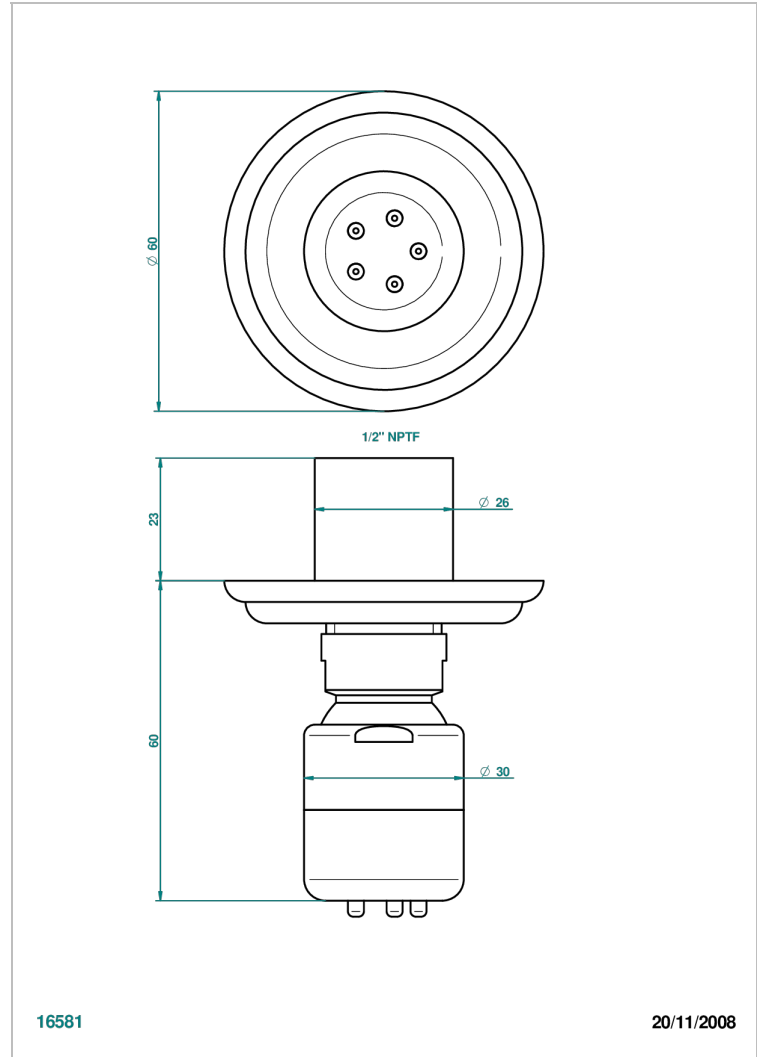

AMBOISE MALACHITE

A1J-290/BUS

Body spray 1/2" with Easyclean system

16581

20/11/2008

CHARACTERISTIC

- Amboise Malachite
- Body spray 1/2" with Easyclean system

AVAILABLE FINITIONS