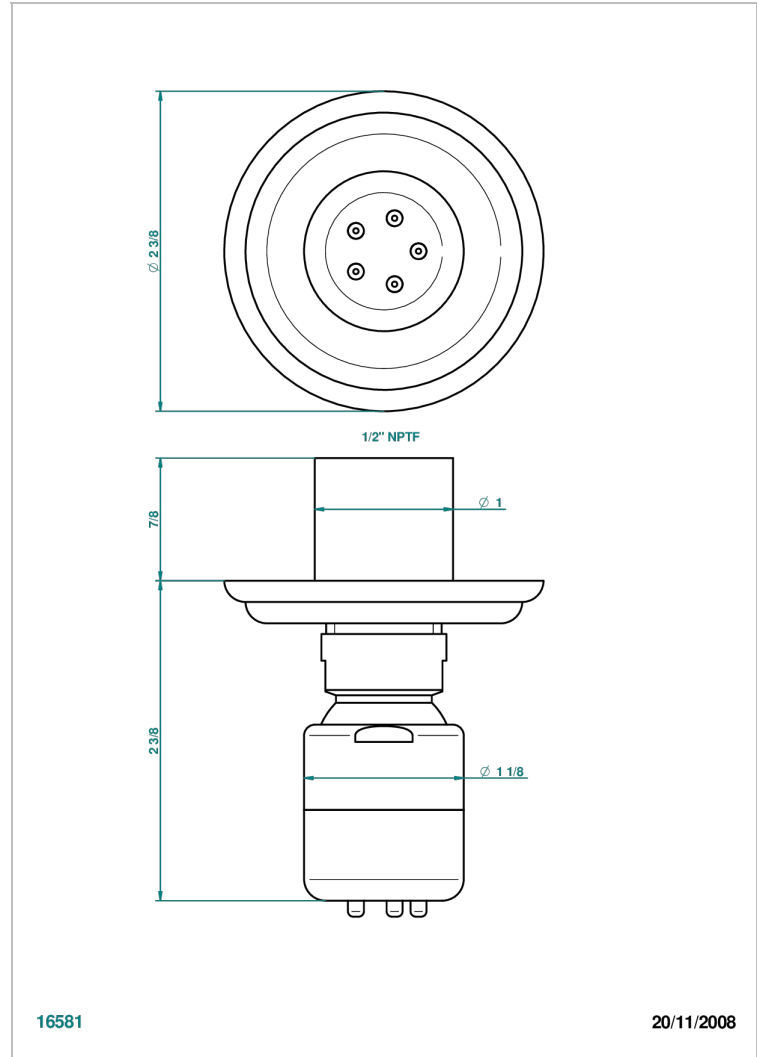

AMBOISE MALACHITE

A1J-290/BUS

Body spray 1/2" with Easyclean system

16581

20/11/2008

CHARACTERISTIC

- Amboise Malachite
- Body spray 1/2" with Easyclean system

AVAILABLE FINITIONS