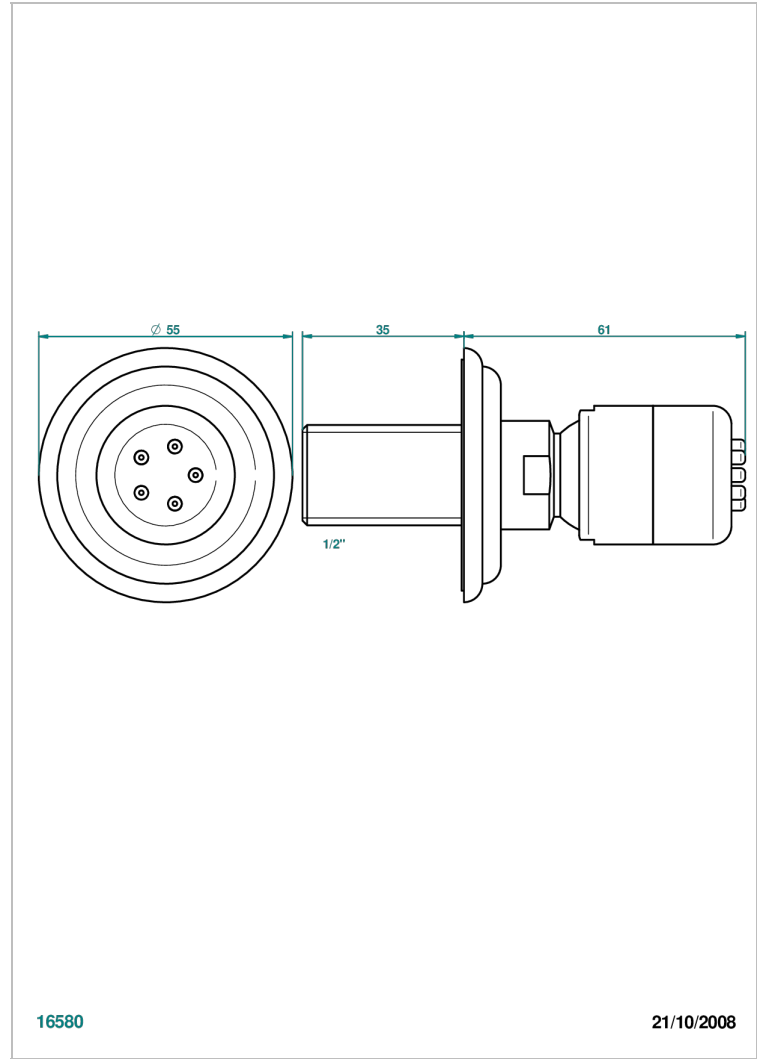

# SULLY WHITE ONYX

U1S-290/B

Wall mounted body jet 1/2" with Easyclean system

THG<sup>®</sup>  
PARIS

## CHARACTERISTIC

- Sully white onyx
- Wall mounted body jet 1/2" with Easyclean system