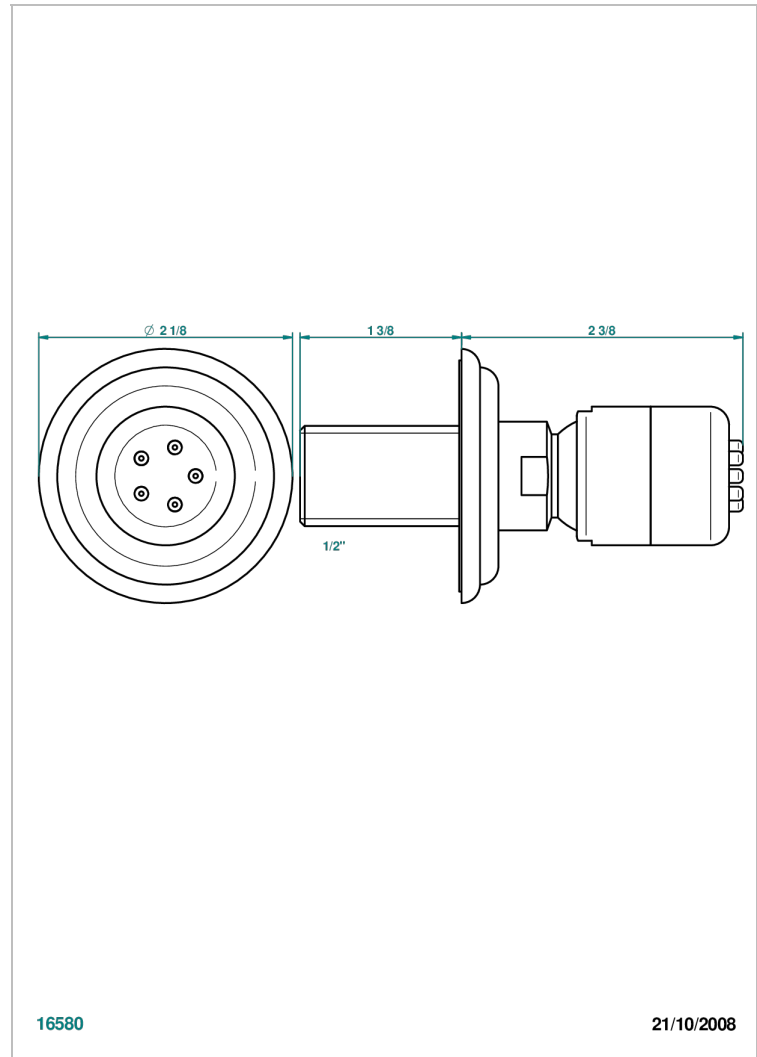

# SULLY WHITE ONYX

U1S-290/B

Wall mounted body jet 1/2" with Easyclean system

THG<sup>®</sup>  
PARIS

## CHARACTERISTIC

- Sully white onyx
- Wall mounted body jet 1/2" with Easyclean system