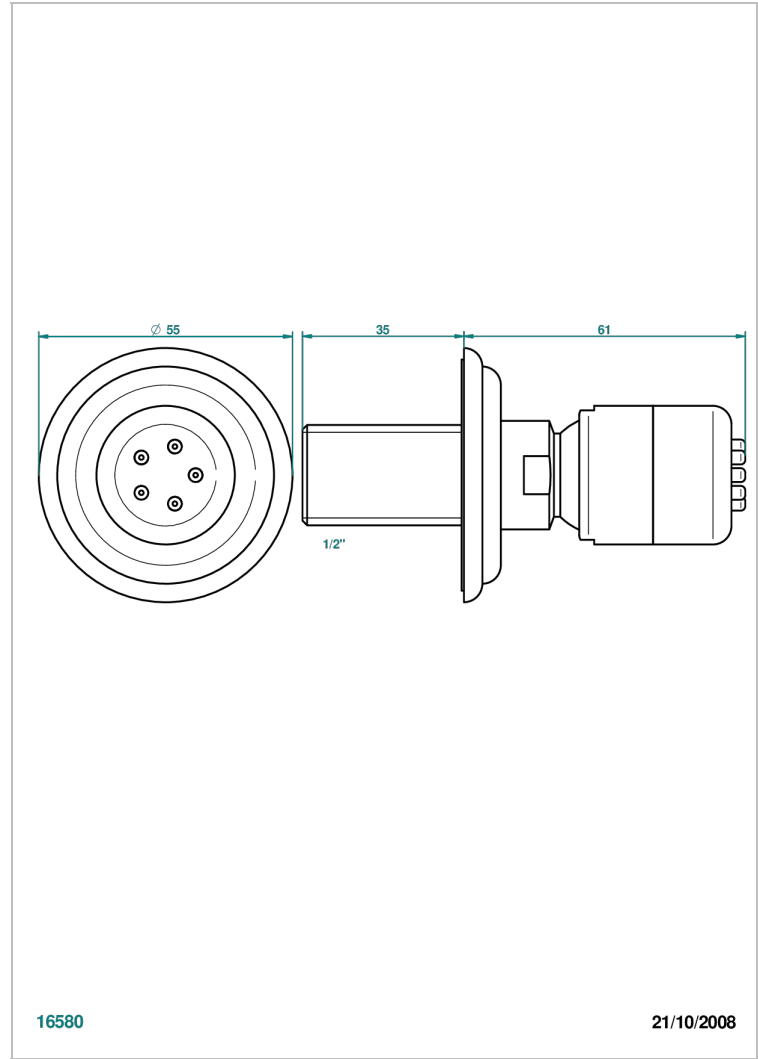

PANTHERE BLACK CRYSTAL

A2K-290/B

Wall mounted body jet 1/2" with Easyclean system

THG[®]
PARIS

CHARACTERISTIC

- Panthère Black crystal
- Wall mounted body jet 1/2" with Easyclean system

TECHNICAL SPECS

- Recommandé : 3 bars (max. 5 bars) - Advised : 43,5 psi (max. 72 psi)
- 4 l/min à 3 bars (1.1 gpm at 43.5 psi)