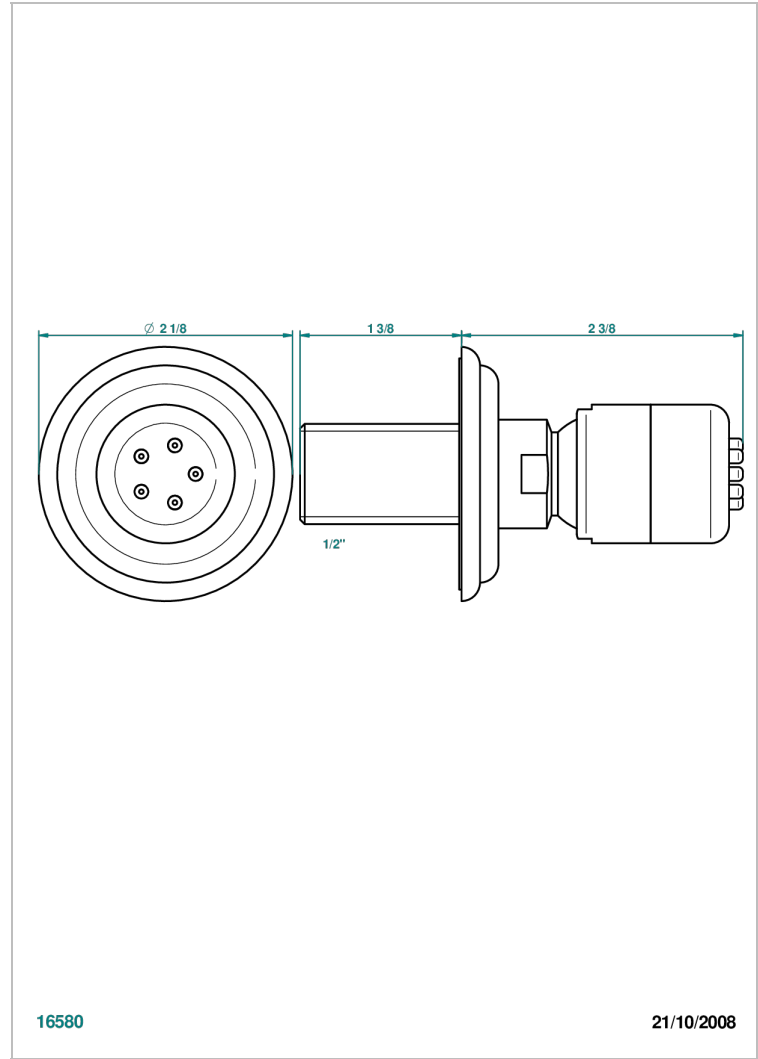

PANTHERE BLACK CRYSTAL

A2K-290/B

Wall mounted body jet 1/2" with Easyclean system

THG[®]
PARIS

CHARACTERISTIC

- Panthère Black crystal
- Wall mounted body jet 1/2" with Easyclean system

TECHNICAL SPECS

- Recommandé : 3 bars (max. 5 bars) - Advised : 43,5 psi (max. 72 psi)
- 4 l/min à 3 bars (1.1 gpm at 43.5 psi)