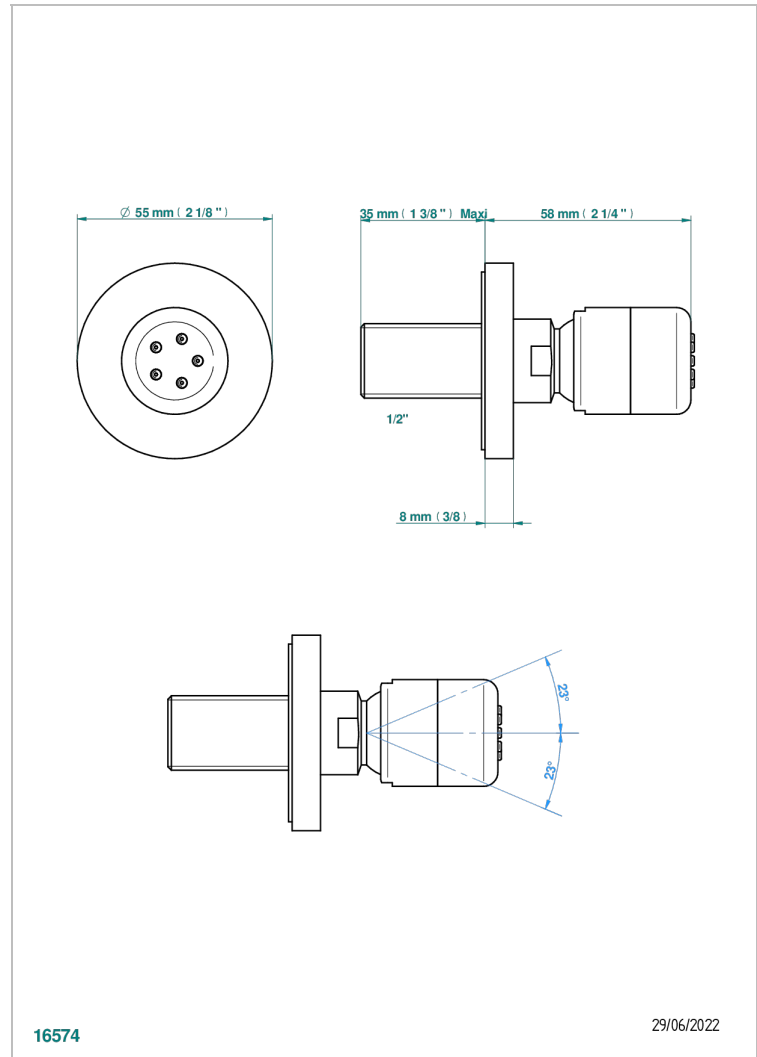

# LE 11 WITH LEVER

U2B-290/B

Wall mounted body jet 1/2" with Easyclean system

THG<sup>®</sup>  
PARIS

## CHARACTERISTIC

- Le 11 with lever
- Wall mounted body jet 1/2" with Easyclean system