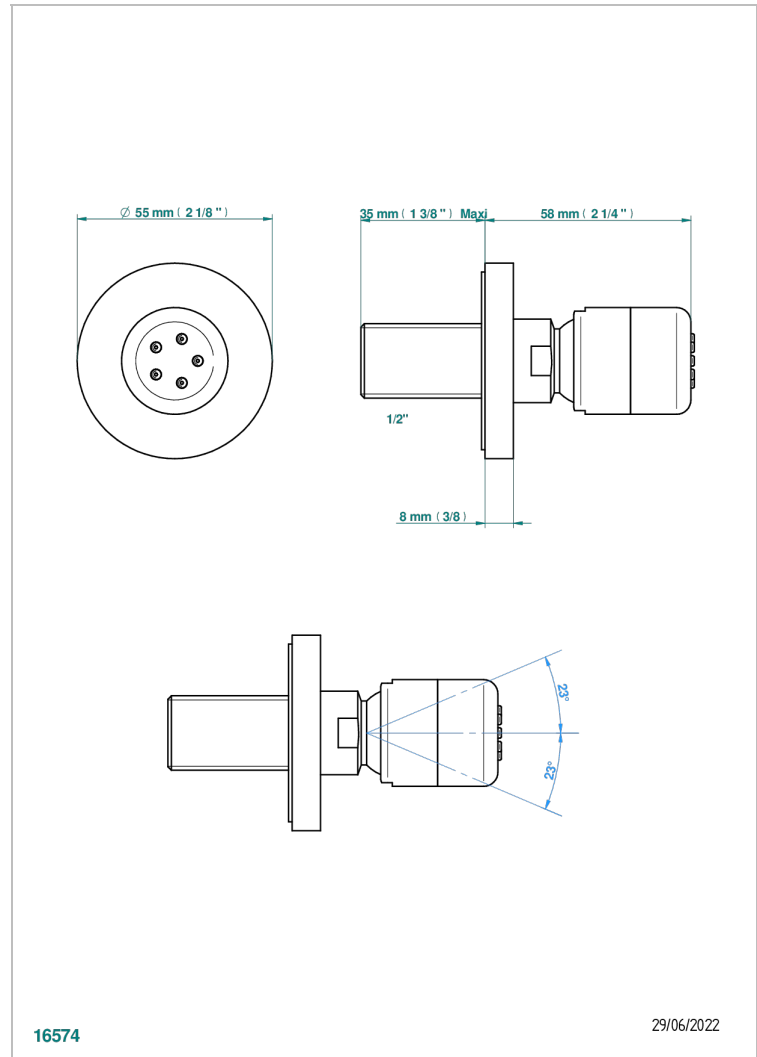

SPIRIT

G69-290/B

Wall mounted body jet 1/2" with Easyclean system

THG[®]
PARIS

CHARACTERISTIC

- Spirit
- Wall mounted body jet 1/2" with Easyclean system

TECHNICAL SPECS

- Recommandé : 3 bars (max. 5 bars) - Advised : 43,5 psi (max. 72 psi)
- 4 l/min à 3 bars (1.1 gpm at 43.5 psi)