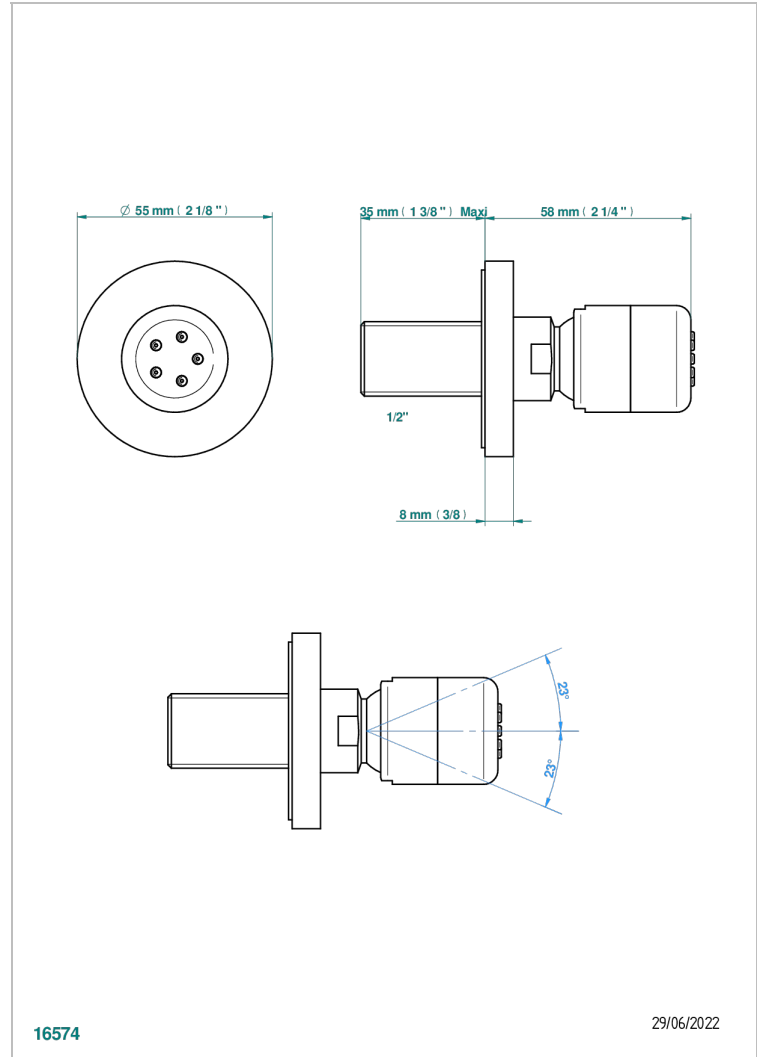

SPIRIT

G69-290/B

Wall mounted body jet 1/2" with Easyclean system

THG[®]
PARIS

CHARACTERISTIC

- Spirit
- Wall mounted body jet 1/2" with Easyclean system

TECHNICAL SPECS

- Recommandé : 3 bars (max. 5 bars) - Advised : 43,5 psi (max. 72 psi)
- 4 l/min à 3 bars (1.1 gpm at 43.5 psi)