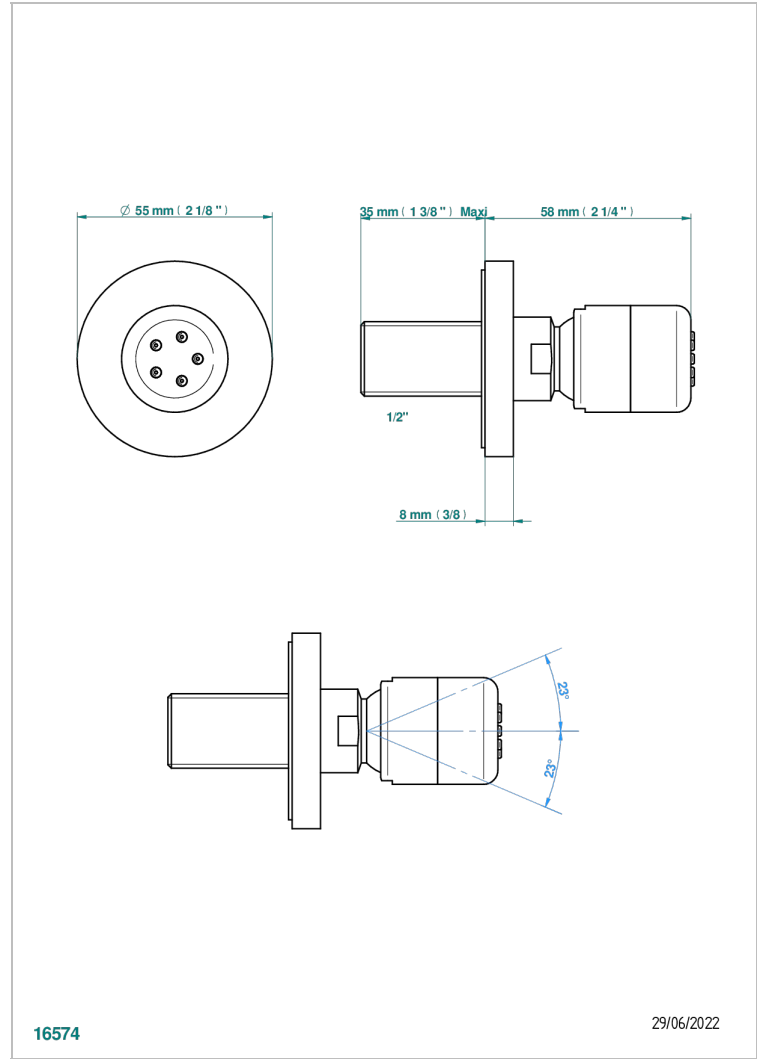

SPIRIT

G69-290/B

Wall mounted body jet 1/2" with Easyclean system

THG[®]
PARIS

CHARACTERISTIC

- Spirit
- Wall mounted body jet 1/2" with Easyclean system

TECHNICAL SPECS

- Recommandé : 3 bars (max. 5 bars) - Advised : 43,5 psi (max. 72 psi)
- 4 l/min à 3 bars (1.1 gpm at 43.5 psi)